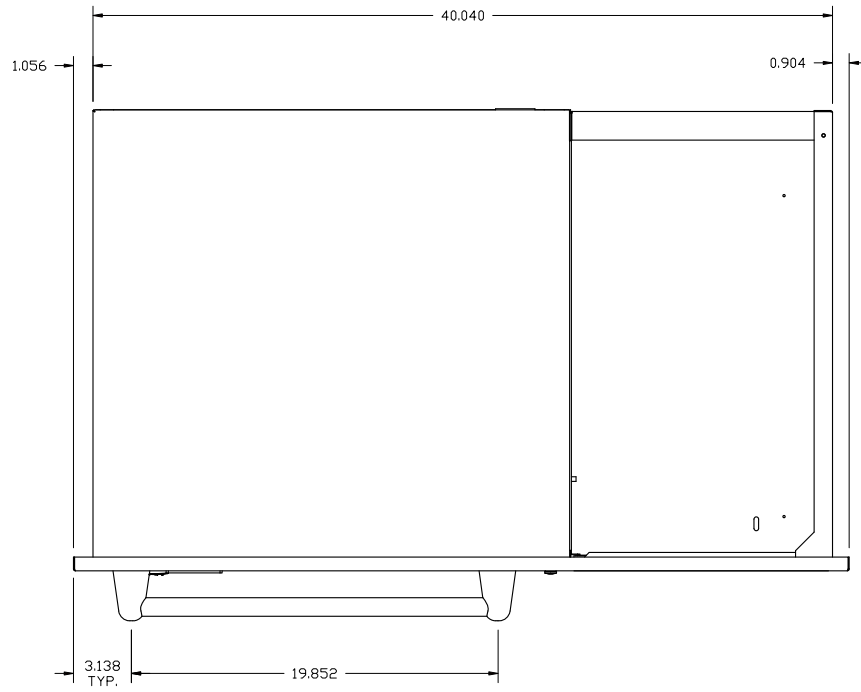

TEWD42C-B: 42" WIDE WARMING DRAWER COMBO

LAST UPDATE: 02/13