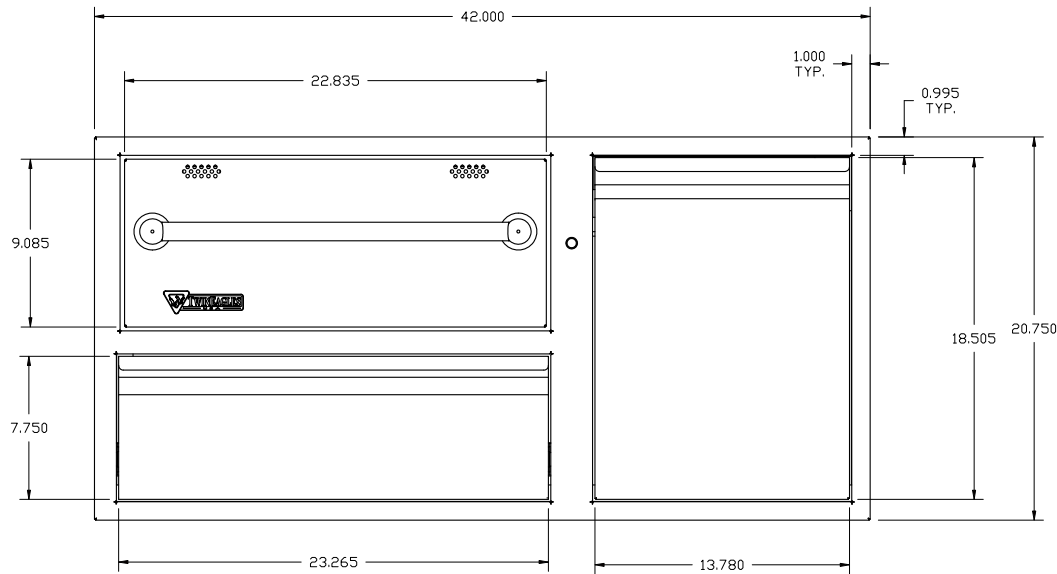

TEWD42C-B: 42" WIDE WARMING DRAWER COMBO

LAST UPDATE: 02/13