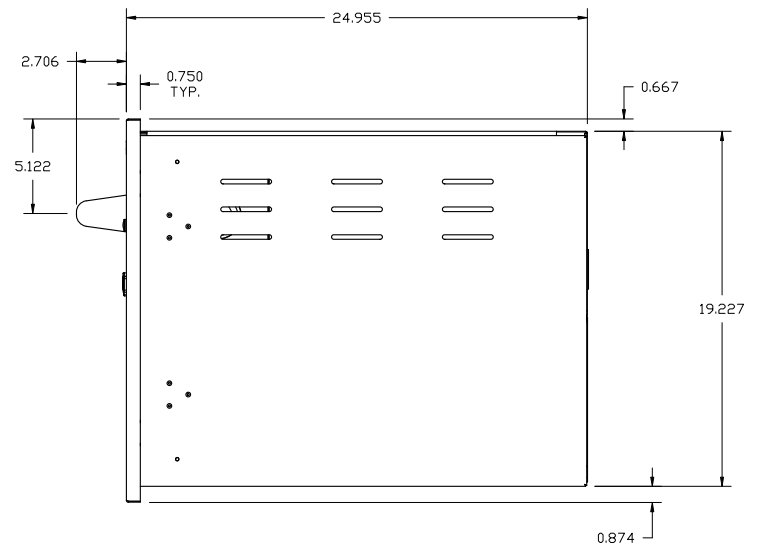

TEWD42C-B: 42" WIDE WARMING DRAWER COMBO

LAST UPDATE: 02/13