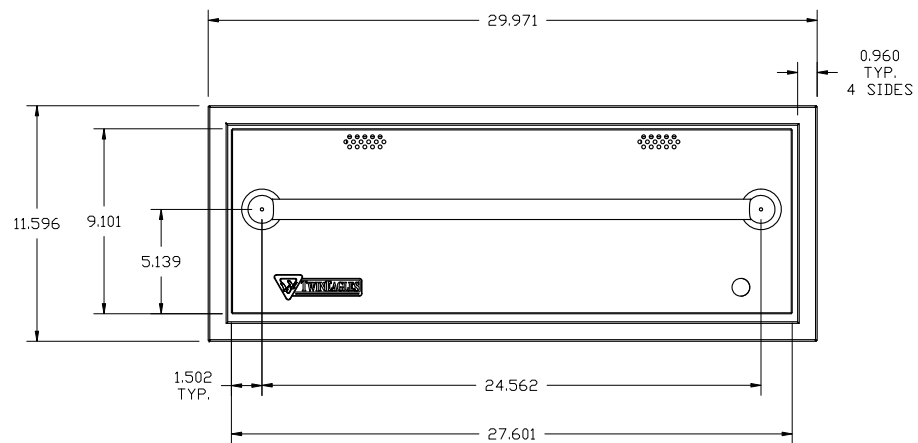

# TEWD30-B: 30" WARMING DRAWER

LAST UPDATE: 08/11