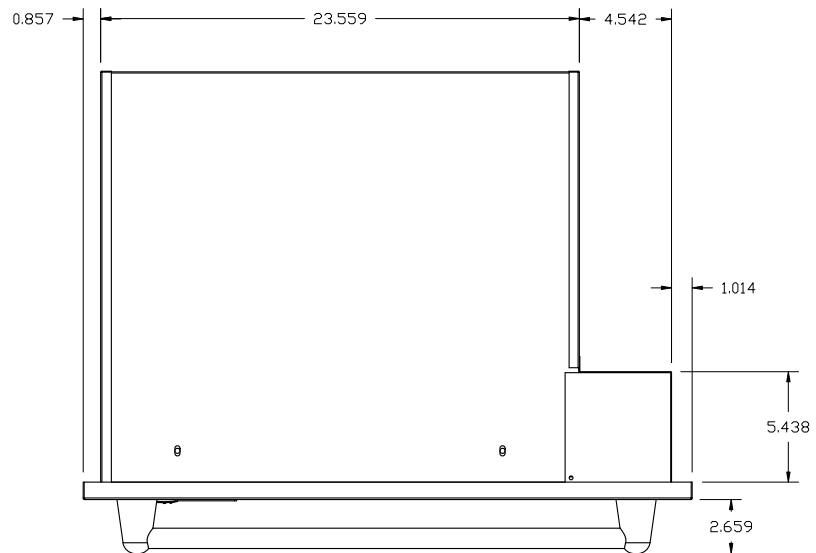

# TEWD30-B: 30" WARMING DRAWER

LAST UPDATE: 08/11