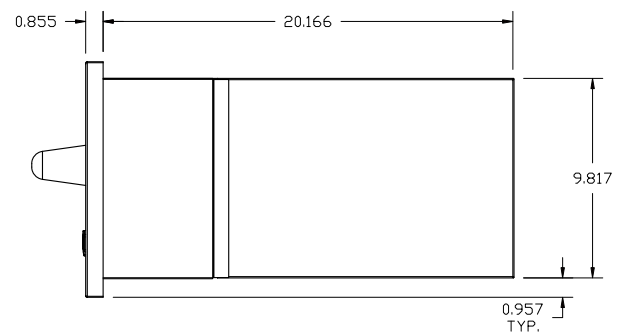

# TEWD30-B: 30" WARMING DRAWER

LAST UPDATE: 08/11