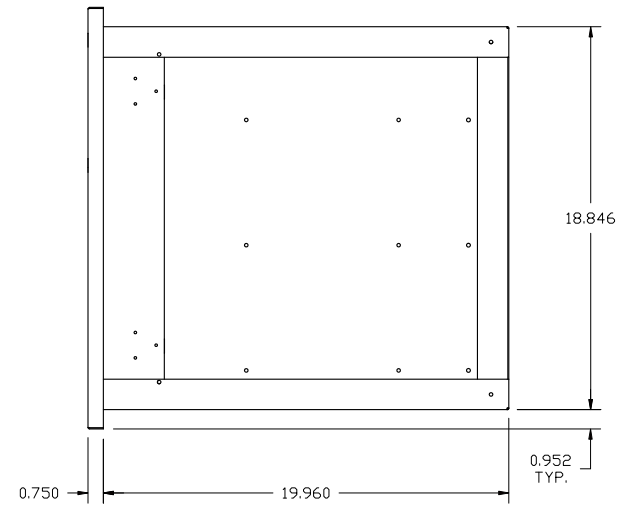

TEDD362-B: 36" WIDE DOOR & 2 DRAWER COMBO

LAST UPDATE: 02/13