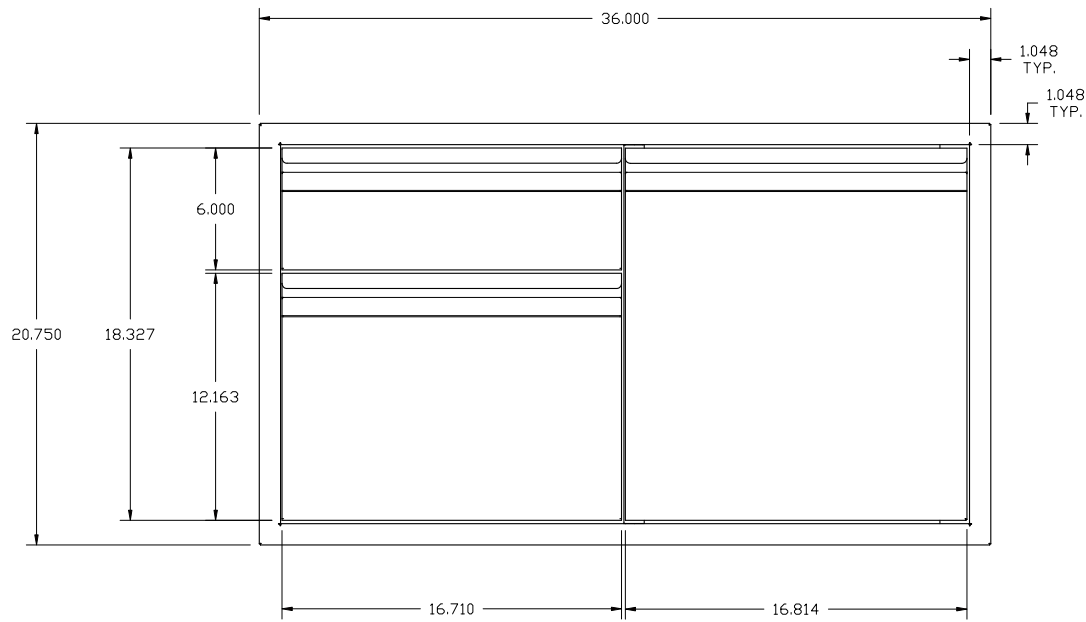

TEDD362-B: 36" WIDE DOOR & 2 DRAWER COMBO

LAST UPDATE: 02/13