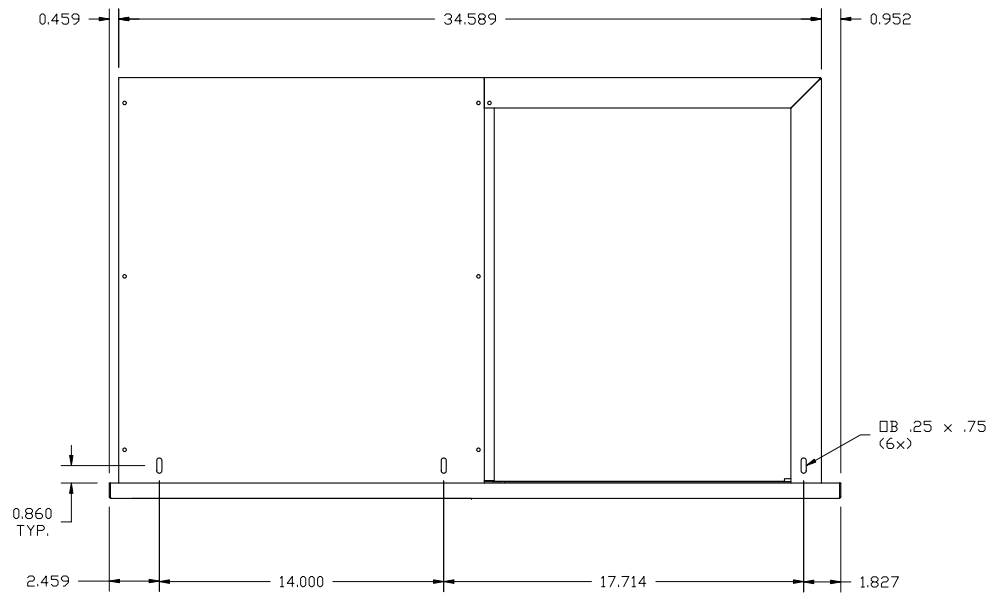

TEDD362-B: 36" WIDE DOOR & 2 DRAWER COMBO

LAST UPDATE: 02/13