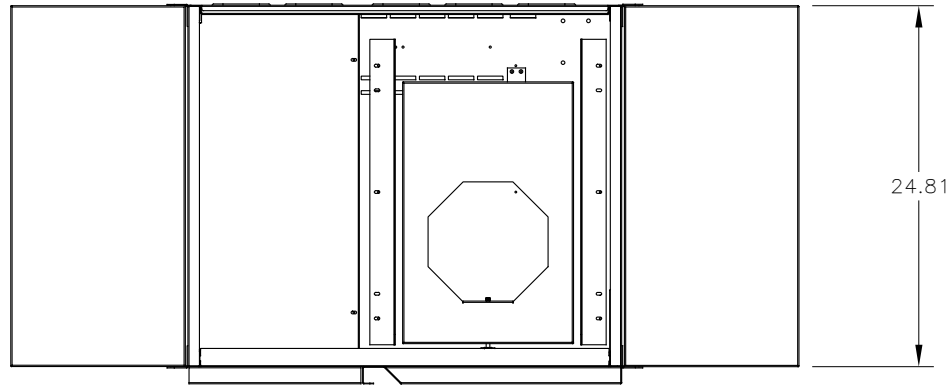

TWIN EAGLES GRILL BASE WITH STORAGE DRAWERS

MODEL	A	B	C
TEGB30SD-B	29.82	11.82	17.82
TEGB36SD-B	35.82	17.82	17.82
TEGB42SD-B	41.82	23.82	17.82
TEGB54SD-B	53.82	23.82	14.82

* Note : 54" Grill Base has two door panel.