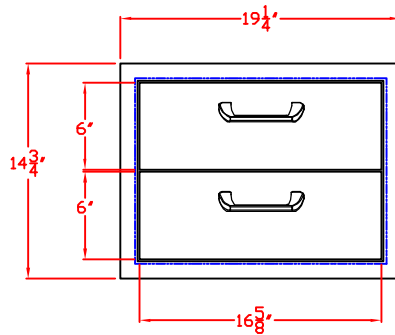

2/12/13

SEDONA by LYNX  
17 IN. STORAGE DRAWER  
MODEL LUD517  
W/ DIMENSIONS

ISLAND CUTOUT  
IN BLUE

TOP VIEW

FRONT VIEW

SIDE VIEW

2/12/13

SEDONA by LYNX  
17 IN. STORAGE DRAWER  
MODEL LUD517  
ISLAND CUTOUT

ISLAND CUTOUT  
IN BLUE

TOP VIEW

FRONT VIEW

SIDE VIEW