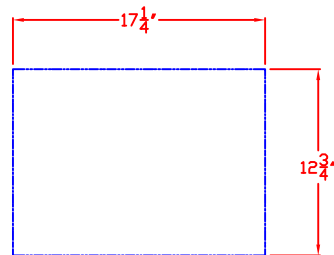

2/12/13

SEDONA by LYNX  
17 IN. STORAGE DRAWER  
MODEL LUD517  
W/ DIMENSIONS

ISLAND CUTOUT  
IN BLUE

TOP VIEW

FRONT VIEW

SIDE VIEW

2/12/13

SEDONA by LYNX  
17 IN. STORAGE DRAWER  
MODEL LUD517  
ISLAND CUTOUT

ISLAND CUTOUT  
IN BLUE

TOP VIEW

FRONT VIEW

SIDE VIEW