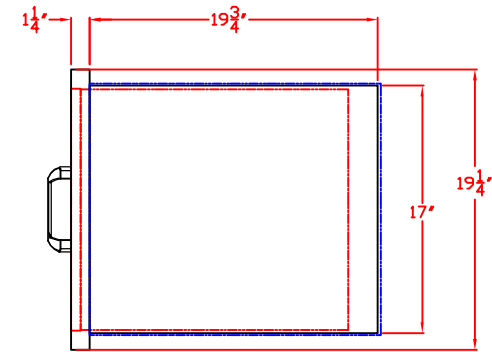

2/12/13

SEDONA by LYNX  
17 IN. STORAGE DRAWER  
MODEL LUD517  
W/ DIMENSIONS

ISLAND CUTOUT  
IN BLUE

TOP VIEW

FRONT VIEW

SIDE VIEW

2/12/13

SEDONA by LYNX  
17 IN. STORAGE DRAWER  
MODEL LUD517  
ISLAND CUTOUT

ISLAND CUTOUT  
IN BLUE

TOP VIEW

FRONT VIEW

SIDE VIEW