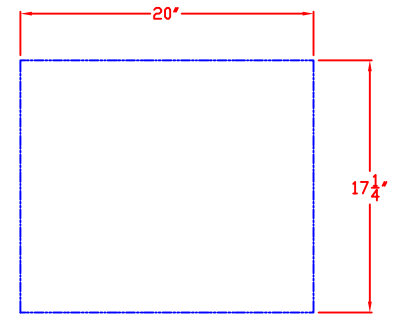

2/12/13

SEDONA by LYNX  
17 IN. STORAGE DRAWER  
MODEL LUD517  
W/ DIMENSIONS

ISLAND CUTOUT  
IN BLUE

TOP VIEW

FRONT VIEW

SIDE VIEW

2/12/13

SEDONA by LYNX  
17 IN. STORAGE DRAWER  
MODEL LUD517  
ISLAND CUTOUT

ISLAND CUTOUT  
IN BLUE

TOP VIEW

FRONT VIEW

SIDE VIEW