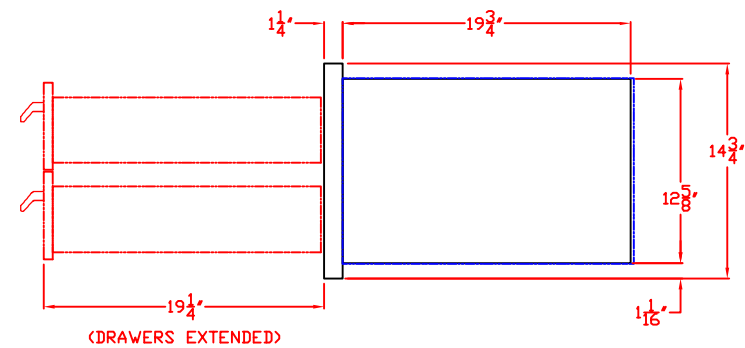

2/12/13

SEDONA by LYNX  
17 IN. STORAGE DRAWER  
MODEL LUD517  
W/ DIMENSIONS

ISLAND CUTOUT  
IN BLUE

TOP VIEW

FRONT VIEW

SIDE VIEW

2/12/13

SEDONA by LYNX  
17 IN. STORAGE DRAWER  
MODEL LUD517  
ISLAND CUTOUT

ISLAND CUTOUT  
IN BLUE

TOP VIEW

FRONT VIEW

SIDE VIEW