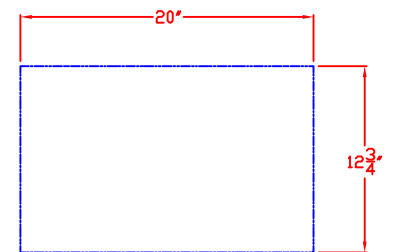

2/12/13

SEDONA by LYNX  
17 IN. STORAGE DRAWER  
MODEL LUD517  
W/ DIMENSIONS

ISLAND CUTOUT  
IN BLUE

TOP VIEW

FRONT VIEW

SIDE VIEW

2/12/13

SEDONA by LYNX  
17 IN. STORAGE DRAWER  
MODEL LUD517  
ISLAND CUTOUT

ISLAND CUTOUT  
IN BLUE

TOP VIEW

FRONT VIEW

SIDE VIEW