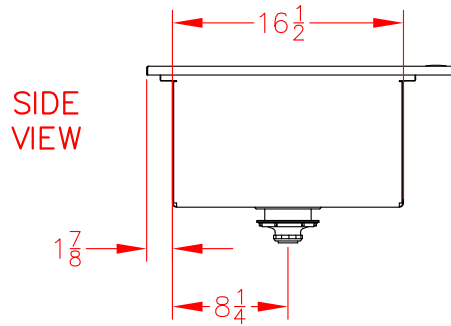

LSKD18 - SEDONA 18" DROP IN SINK

PRODUCT DIMENSIONS

CUTOUT DIMENSIONS