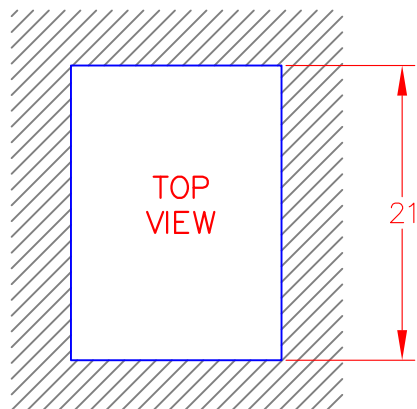

LSKD18 - SEDONA 18" DROP IN SINK

PRODUCT DIMENSIONS

CUTOUT DIMENSIONS