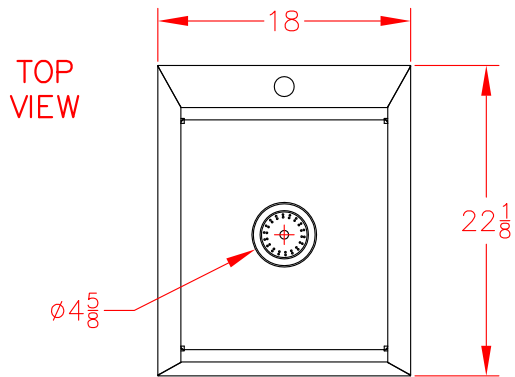

LSKD18 - SEDONA 18" DROP IN SINK

PRODUCT DIMENSIONS

CUTOUT DIMENSIONS