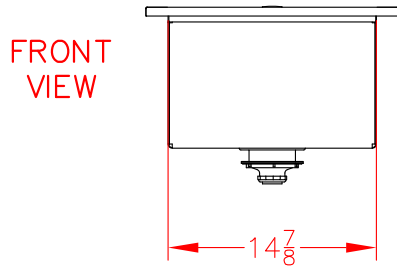

LSKD18 - SEDONA 18" DROP IN SINK

PRODUCT DIMENSIONS

CUTOUT DIMENSIONS