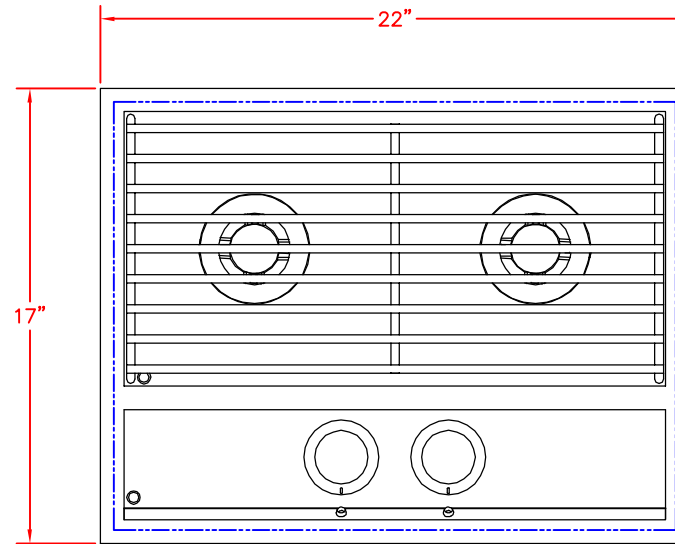

2/21/13

SEDONA by LYNX  
DOUBLE SIDE BURNER  
MODEL LSB502  
W/ DIMENSIONS

ISLAND CUTOUT  
IN BLUE

TOP VIEW

SIDE VIEW

FRONT VIEW

2/21/13

SEDONA by LYNX  
DOUBLE SIDE BURNER  
MODEL LSB502

ISLAND CUTOUT  
IN BLUE

TOP VIEW

SIDE VIEW

FRONT VIEW