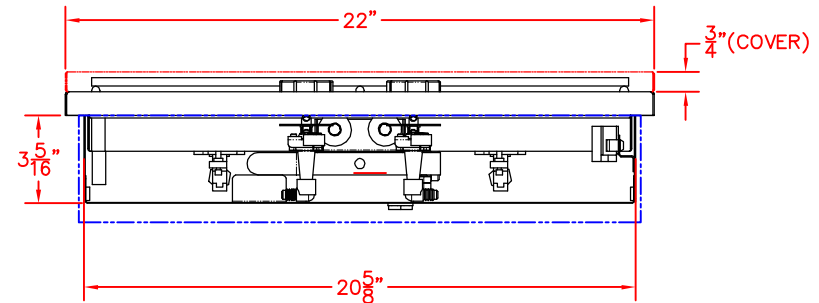

2/21/13

SEDONA by LYNX  
DOUBLE SIDE BURNER  
MODEL LSB502  
W/ DIMENSIONS

ISLAND CUTOUT  
IN BLUE

TOP VIEW

SIDE VIEW

FRONT VIEW

2/21/13

SEDONA by LYNX  
DOUBLE SIDE BURNER  
MODEL LSB502

ISLAND CUTOUT  
IN BLUE

TOP VIEW

SIDE VIEW

FRONT VIEW