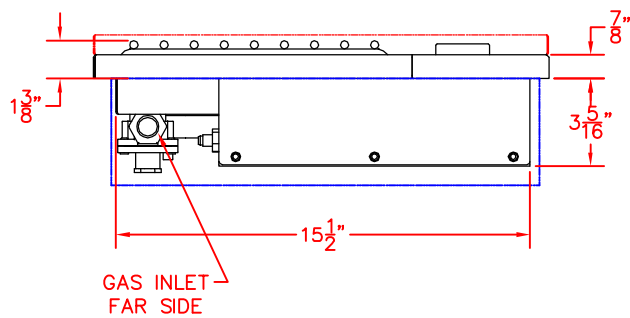

2/21/13

SEDONA by LYNX  
DOUBLE SIDE BURNER  
MODEL LSB502  
W/ DIMENSIONS

ISLAND CUTOUT  
IN BLUE

TOP VIEW

SIDE VIEW

FRONT VIEW

2/21/13

SEDONA by LYNX  
DOUBLE SIDE BURNER  
MODEL LSB502

ISLAND CUTOUT  
IN BLUE

TOP VIEW

SIDE VIEW

FRONT VIEW