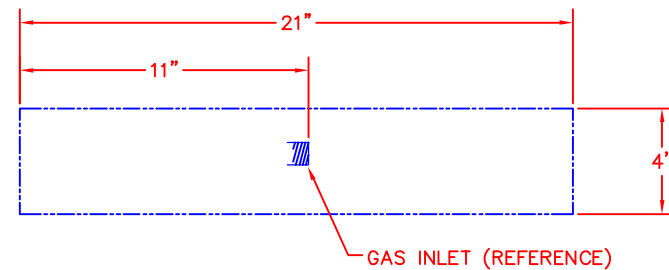

2/21/13

SEDONA by LYNX  
DOUBLE SIDE BURNER  
MODEL LSB502  
W/ DIMENSIONS

ISLAND CUTOUT  
IN BLUE

TOP VIEW

SIDE VIEW

FRONT VIEW

2/21/13

SEDONA by LYNX  
DOUBLE SIDE BURNER  
MODEL LSB502

ISLAND CUTOUT  
IN BLUE

TOP VIEW

SIDE VIEW

FRONT VIEW