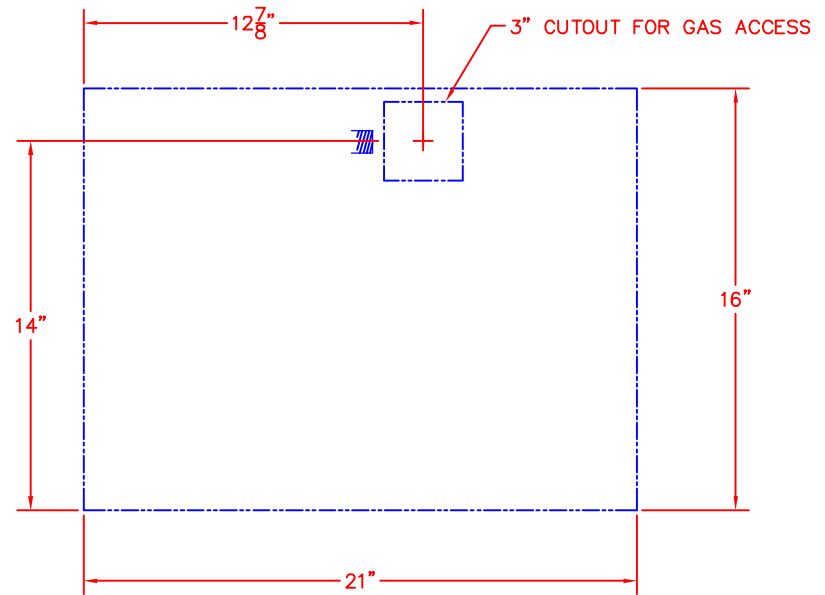

2/21/13

SEDONA by LYNX  
DOUBLE SIDE BURNER  
MODEL LSB502  
W/ DIMENSIONS

ISLAND CUTOUT  
IN BLUE

TOP VIEW

SIDE VIEW

FRONT VIEW

2/21/13

SEDONA by LYNX  
DOUBLE SIDE BURNER  
MODEL LSB502

ISLAND CUTOUT  
IN BLUE

TOP VIEW

SIDE VIEW

FRONT VIEW