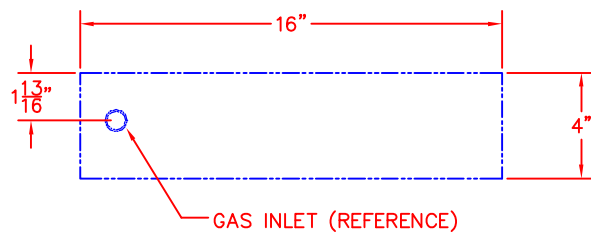

2/21/13

SEDONA by LYNX  
DOUBLE SIDE BURNER  
MODEL LSB502  
W/ DIMENSIONS

ISLAND CUTOUT  
IN BLUE

TOP VIEW

SIDE VIEW

FRONT VIEW

2/21/13

SEDONA by LYNX  
DOUBLE SIDE BURNER  
MODEL LSB502

ISLAND CUTOUT  
IN BLUE

TOP VIEW

SIDE VIEW

FRONT VIEW