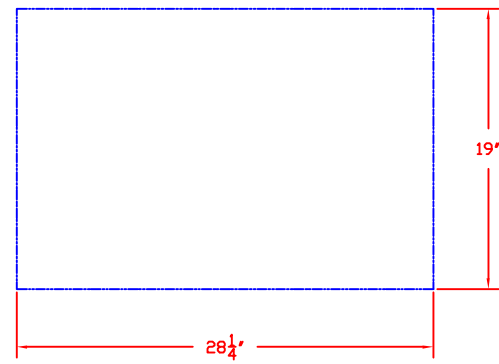

2/7/13

SEDONA by LYNX
30 IN. STORAGE ACCESSORY
MODEL LSA530
W/ DIMENSIONS

ISLAND CUTOUT
IN BLUE

2/7/13

SEDONA by LYNX
30 IN. STORAGE ACCESSORY
MODEL LSA530
ISLAND CUTOUT

TOP VIEW

SIDE VIEW

FRONT VIEW