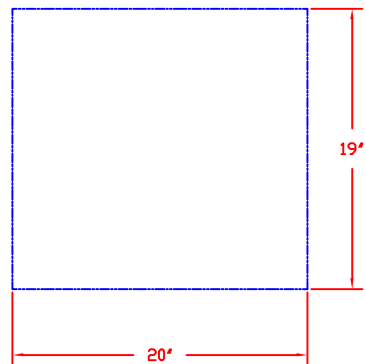

2/7/13

SEDONA by LYNX
30 IN. STORAGE ACCESSORY
MODEL LSA530
W/ DIMENSIONS

ISLAND CUTOUT
IN BLUE

2/7/13

SEDONA by LYNX
30 IN. STORAGE ACCESSORY
MODEL LSA530
ISLAND CUTOUT

TOP VIEW

SIDE VIEW

FRONT VIEW