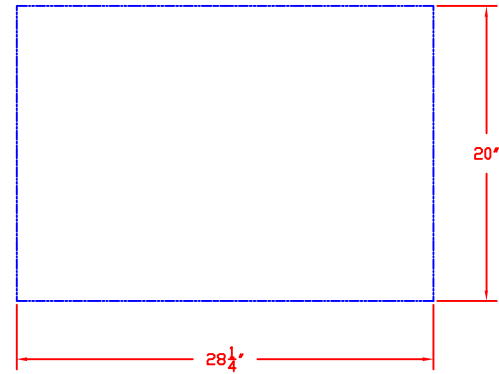

2/7/13

SEDONA by LYNX
30 IN. STORAGE ACCESSORY
MODEL LSA530
W/ DIMENSIONS

ISLAND CUTOUT
IN BLUE

2/7/13

SEDONA by LYNX
30 IN. STORAGE ACCESSORY
MODEL LSA530
ISLAND CUTOUT

TOP VIEW

SIDE VIEW

FRONT VIEW