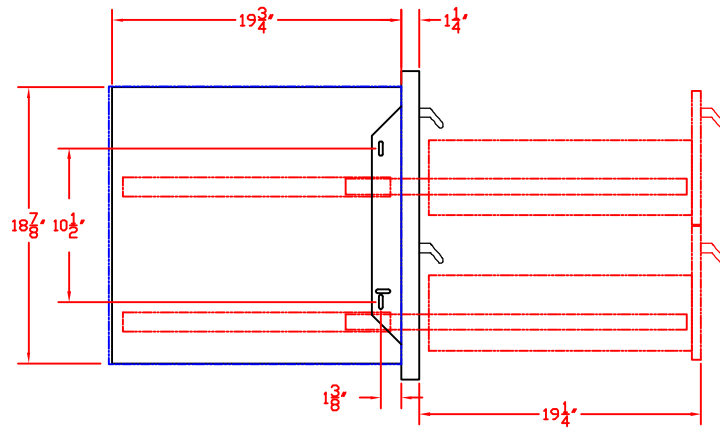

2/7/13

SEDONA by LYNX
30 IN. STORAGE ACCESSORY
MODEL LSA530
W/ DIMENSIONS

ISLAND CUTOUT
IN BLUE

2/7/13

SEDONA by LYNX
30 IN. STORAGE ACCESSORY
MODEL LSA530
ISLAND CUTOUT

TOP VIEW

SIDE VIEW

FRONT VIEW