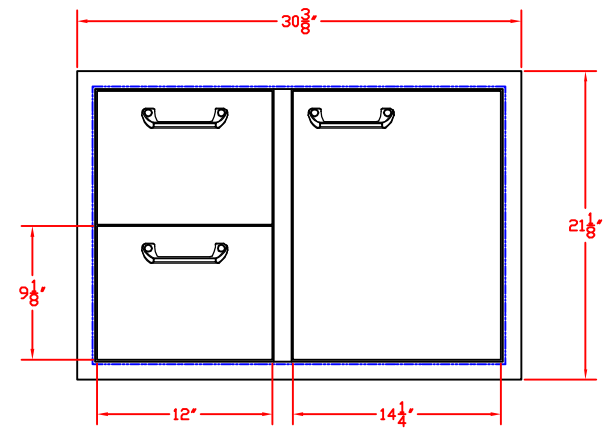

2/7/13

SEDONA by LYNX
30 IN. STORAGE ACCESSORY
MODEL LSA530
W/ DIMENSIONS

ISLAND CUTOUT
IN BLUE

2/7/13

SEDONA by LYNX
30 IN. STORAGE ACCESSORY
MODEL LSA530
ISLAND CUTOUT

TOP VIEW

SIDE VIEW

FRONT VIEW