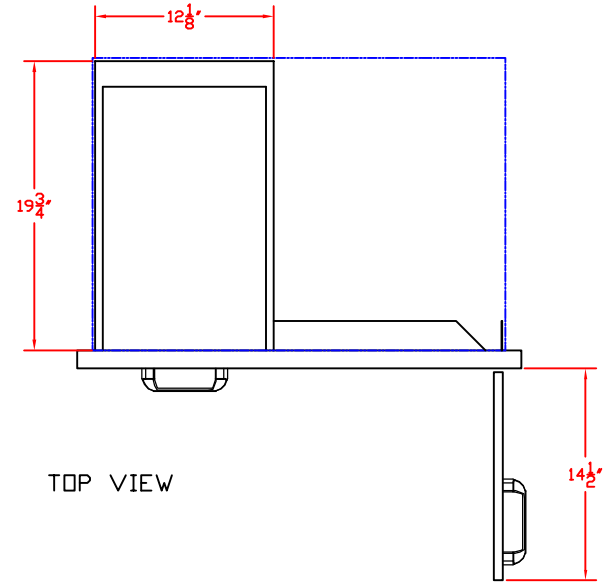

2/7/13

SEDONA by LYNX
30 IN. STORAGE ACCESSORY
MODEL LSA530
W/ DIMENSIONS

ISLAND CUTOUT
IN BLUE

2/7/13

SEDONA by LYNX
30 IN. STORAGE ACCESSORY
MODEL LSA530
ISLAND CUTOUT

TOP VIEW

SIDE VIEW

FRONT VIEW