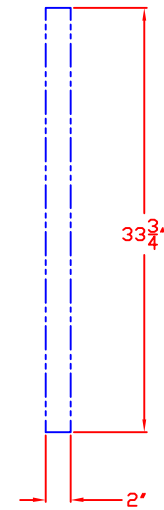

SEDONA by LYNX
36 IN. ACCESS DOORS
MODEL LDR636
W/ DIMENSIONS

ISLAND CUTOUT
IN BLUE

TOP VIEW

FRONT VIEW

SIDE VIEW

SEDONA by LYNX
36 IN. ACCESS DOORS
MODEL LDR636
ISLAND CUTOUT

ISLAND CUTOUT
IN BLUE

TOP VIEW

FRONT VIEW

SIDE VIEW