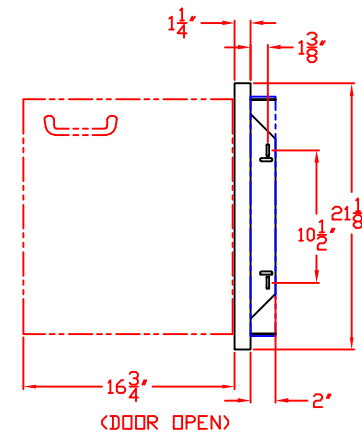

SEDONA by LYNX
36 IN. ACCESS DOORS
MODEL LDR636
W/ DIMENSIONS

ISLAND CUTOUT
IN BLUE

TOP VIEW

FRONT VIEW

SIDE VIEW

SEDONA by LYNX
36 IN. ACCESS DOORS
MODEL LDR636
ISLAND CUTOUT

ISLAND CUTOUT
IN BLUE

TOP VIEW

FRONT VIEW

SIDE VIEW