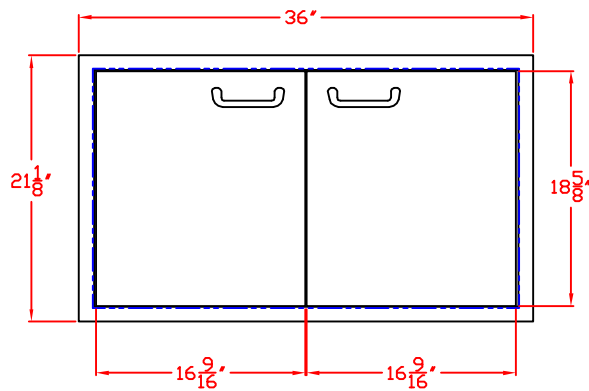

SEDONA by LYNX
36 IN. ACCESS DOORS
MODEL LDR636
W/ DIMENSIONS

ISLAND CUTOUT
IN BLUE

TOP VIEW

FRONT VIEW

SIDE VIEW

SEDONA by LYNX
36 IN. ACCESS DOORS
MODEL LDR636
ISLAND CUTOUT

ISLAND CUTOUT
IN BLUE

TOP VIEW

FRONT VIEW

SIDE VIEW