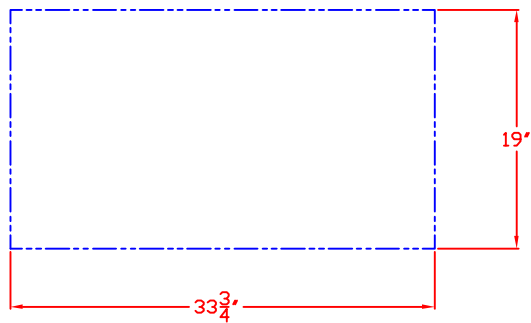

SEDONA by LYNX
36 IN. ACCESS DOORS
MODEL LDR636
W/ DIMENSIONS

ISLAND CUTOUT
IN BLUE

TOP VIEW

FRONT VIEW

SIDE VIEW

SEDONA by LYNX
36 IN. ACCESS DOORS
MODEL LDR636
ISLAND CUTOUT

ISLAND CUTOUT
IN BLUE

TOP VIEW

FRONT VIEW

SIDE VIEW