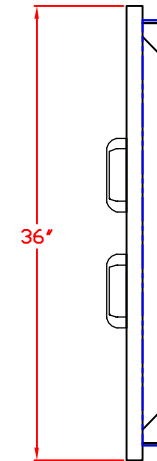

SEDONA by LYNX
36 IN. ACCESS DOORS
MODEL LDR636
W/ DIMENSIONS

ISLAND CUTOUT
IN BLUE

TOP VIEW

FRONT VIEW

SIDE VIEW

SEDONA by LYNX
36 IN. ACCESS DOORS
MODEL LDR636
ISLAND CUTOUT

ISLAND CUTOUT
IN BLUE

TOP VIEW

FRONT VIEW

SIDE VIEW