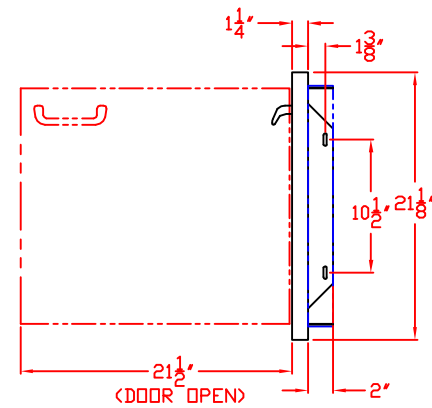

SEDONA by LYNX
24 IN. ACCESS DOORS
MODEL LDR424
W/ DIMENSIONS

ISLAND CUTOUT
IN BLUE

TOP VIEW

FRONT VIEW

SIDE VIEW

SEDONA by LYNX
24 IN. ACCESS DOORS
MODEL LDR424
ISLAND CUTOUT

ISLAND CUTOUT
IN BLUE

TOP VIEW

FRONT VIEW

SIDE VIEW