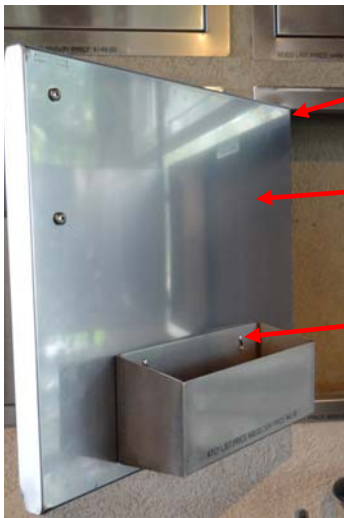

Door and Drawer Features

Check out all of these upgrades for just a few dollars more

Raised Panel Face Larger Handles Polished Top & Bottom Edges

Single Doors are Reversible for Right Hand/
Left Hand Swing

Double Walled for Rigidity & Strength

Mounting Screws for Optional Interior
Condiment Tray-ACT1
(Upsell Opportunity, Make More \$)

Next Generation-Running Change Will
Include a Paper Towel Holder as well!