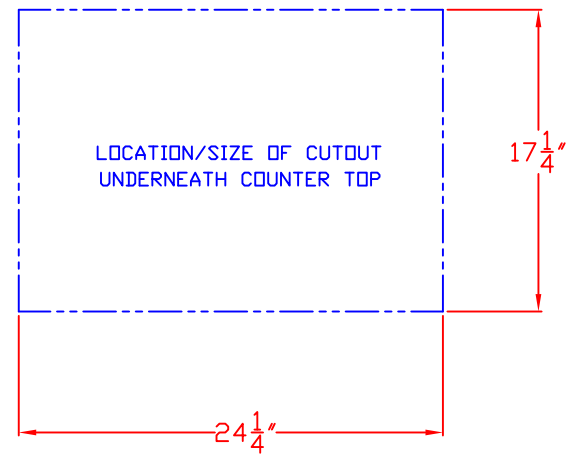

1/20/10

LYNX UTILITY DRAWER MODEL LUD-XL-1 W/ DIMENSIONS

ISLAND CUTOUT
IN BLUE

FRONT VIEW

SIDE VIEW

LYNX UTILITY DRAWER
MODEL LUD-XL-1
ISLAND CUTOUT

TOP VIEW

FRONT VIEW

SIDE VIEW