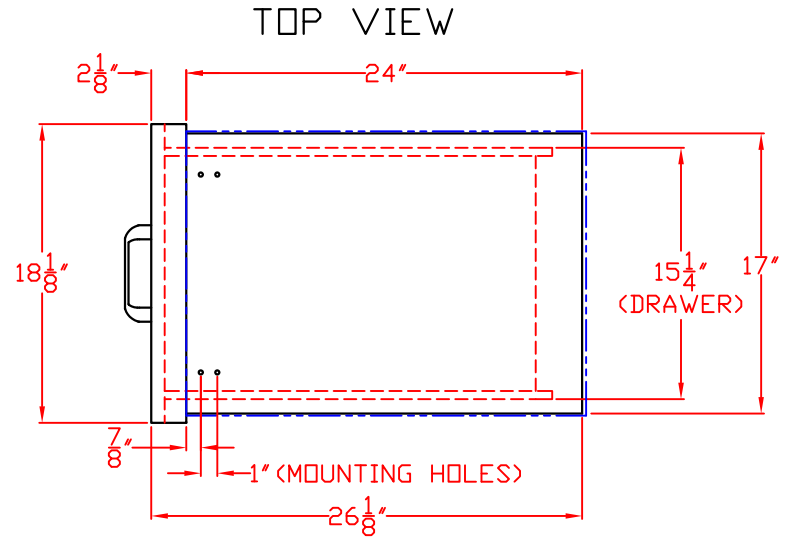

1/20/10

LYNX UTILITY DRAWER MODEL LUD-XL-1 W/ DIMENSIONS

ISLAND CUTOUT
IN BLUE

FRONT VIEW

SIDE VIEW

LYNX UTILITY DRAWER
MODEL LUD-XL-1
ISLAND CUTOUT

TOP VIEW

FRONT VIEW

SIDE VIEW