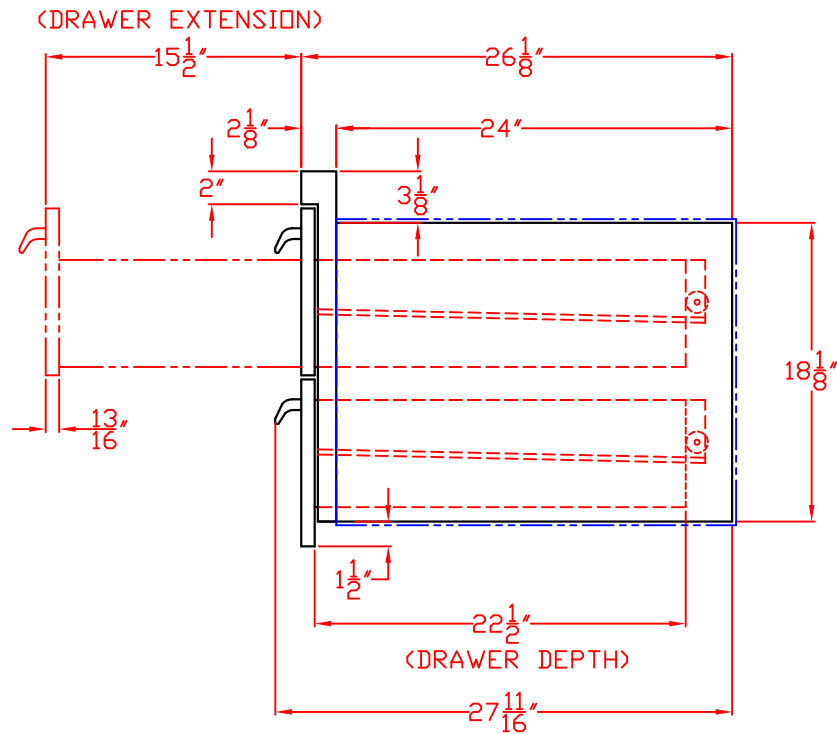

1/20/10

LYNX UTILITY DRAWER MODEL LUD-XL-1 W/ DIMENSIONS

ISLAND CUTOUT
IN BLUE

FRONT VIEW

SIDE VIEW

LYNX UTILITY DRAWER
MODEL LUD-XL-1
ISLAND CUTOUT

TOP VIEW

FRONT VIEW

SIDE VIEW