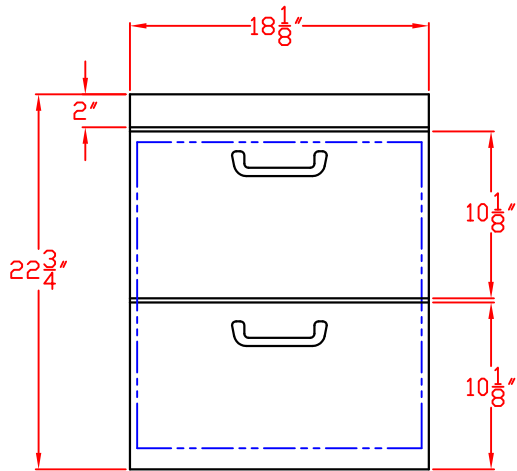

1/20/10

LYNX UTILITY DRAWER MODEL LUD-XL-1 W/ DIMENSIONS

ISLAND CUTOUT
IN BLUE

FRONT VIEW

SIDE VIEW

LYNX UTILITY DRAWER
MODEL LUD-XL-1
ISLAND CUTOUT

TOP VIEW

FRONT VIEW

SIDE VIEW