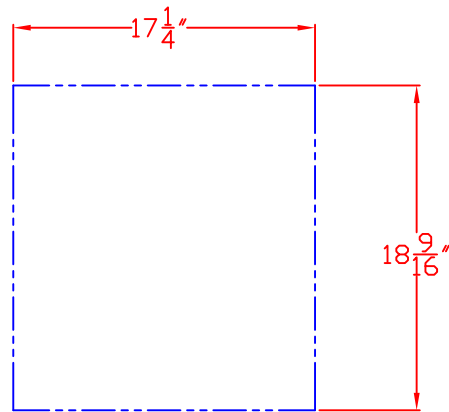

1/20/10

LYNX UTILITY DRAWER MODEL LUD-XL-1 W/ DIMENSIONS

ISLAND CUTOUT
IN BLUE

FRONT VIEW

SIDE VIEW

LYNX UTILITY DRAWER
MODEL LUD-XL-1
ISLAND CUTOUT

TOP VIEW

FRONT VIEW

SIDE VIEW