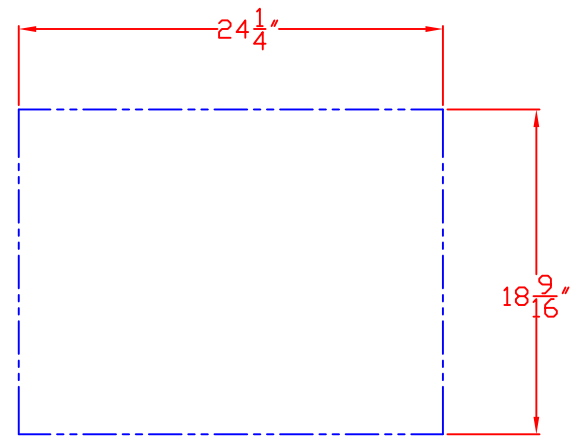

1/20/10

LYNX UTILITY DRAWER MODEL LUD-XL-1 W/ DIMENSIONS

ISLAND CUTOUT
IN BLUE

FRONT VIEW

SIDE VIEW

LYNX UTILITY DRAWER
MODEL LUD-XL-1
ISLAND CUTOUT

TOP VIEW

FRONT VIEW

SIDE VIEW