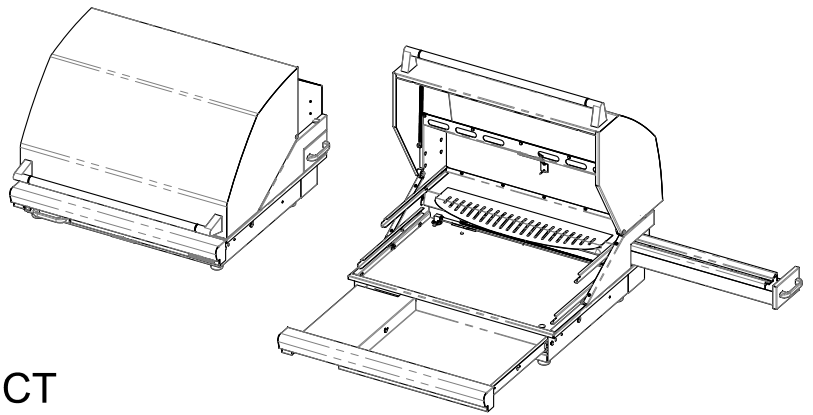

LSMK - SONOMA 30" SMOKER

TOP VIEW

PRODUCT DIMENSIONS
 SHIPPING WT: 125#
 NET WT: 108#

CUTOUT DIMENSIONS