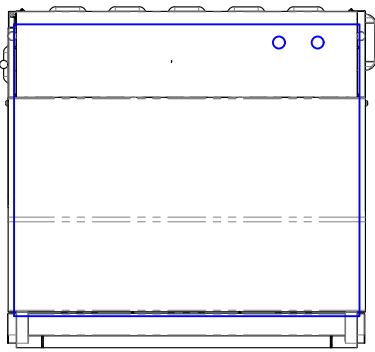

LSMK - SONOMA 30" SMOKER

TOP VIEW

PRODUCT DIMENSIONS
 SHIPPING WT: 125#
 NET WT: 108#

CUTOUT DIMENSIONS