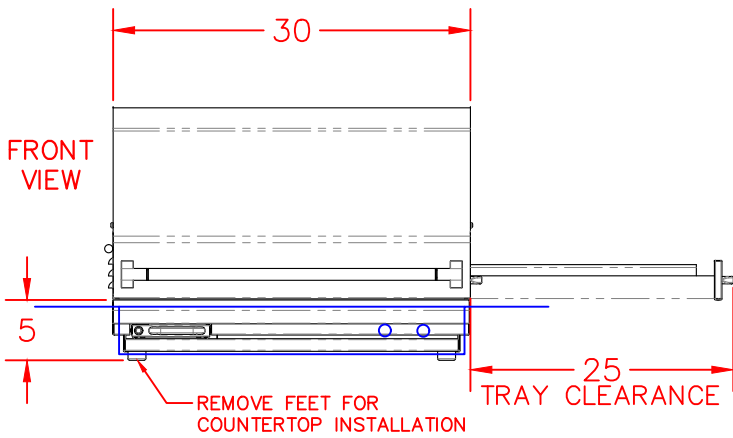

LSMK - SONOMA 30" SMOKER

TOP VIEW

PRODUCT DIMENSIONS
 SHIPPING WT: 125#
 NET WT: 108#

CUTOUT DIMENSIONS