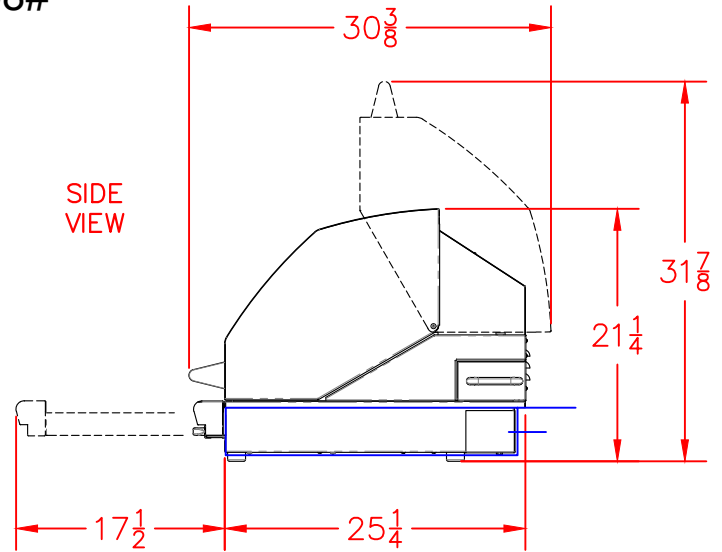

LSMK - SONOMA 30" SMOKER

TOP VIEW

PRODUCT DIMENSIONS
 SHIPPING WT: 125#
 NET WT: 108#

CUTOUT DIMENSIONS