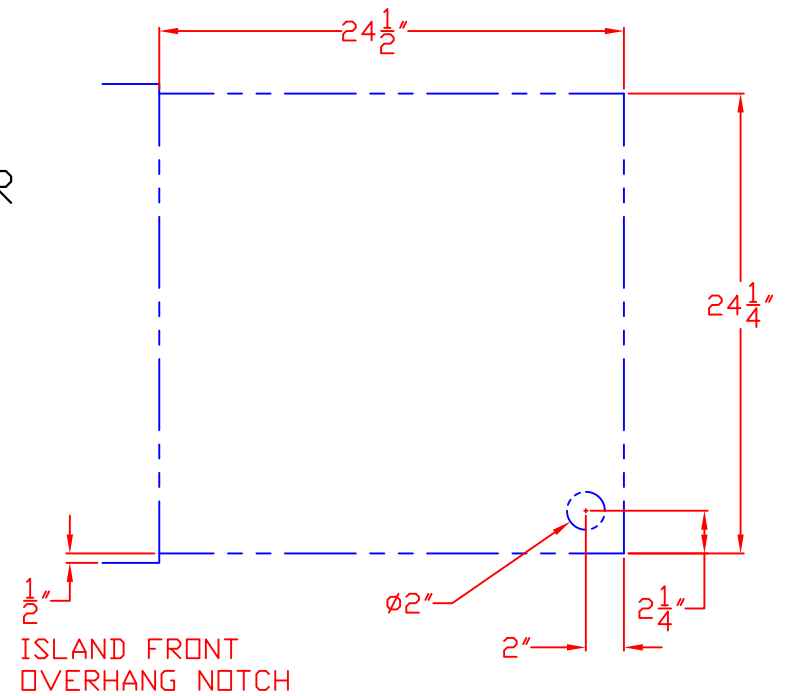

1/20/10

LYNX SIDE BURNER-PREP CENTER  
LSB2PC-1  
W/ DIMENSIONS

ISLAND CUTOUT  
IN BLUE

1/20/10

LYNX SIDE BURNER-PREP CENTER  
LSB2PC-1  
ISLAND CUTOUT

TOP VIEW

FRONT VIEW

SIDE VIEW