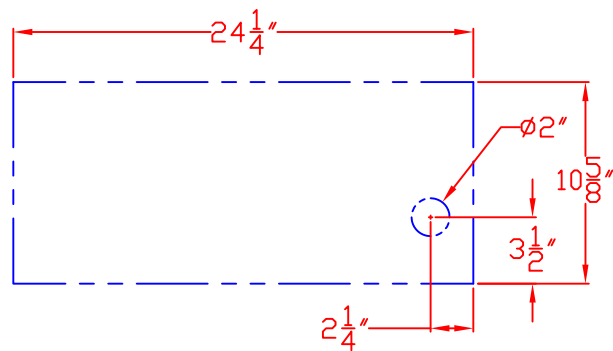

1/20/10

LYNX SIDE BURNER-PREP CENTER  
LSB2PC-1  
W/ DIMENSIONS

ISLAND CUTOUT  
IN BLUE

1/20/10

LYNX SIDE BURNER-PREP CENTER  
LSB2PC-1  
ISLAND CUTOUT

TOP VIEW

FRONT VIEW

SIDE VIEW