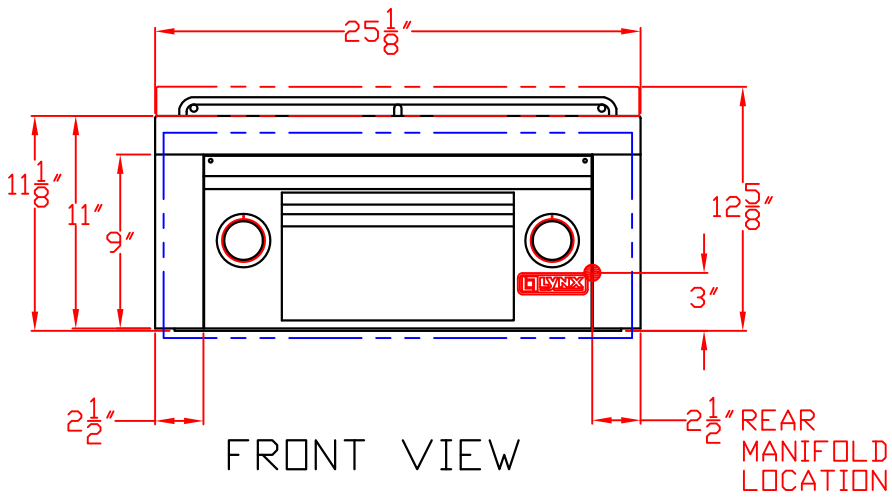

1/20/10

LYNX SIDE BURNER-PREP CENTER  
LSB2PC-1  
W/ DIMENSIONS

ISLAND CUTOUT  
IN BLUE

1/20/10

LYNX SIDE BURNER-PREP CENTER  
LSB2PC-1  
ISLAND CUTOUT

TOP VIEW

FRONT VIEW

SIDE VIEW