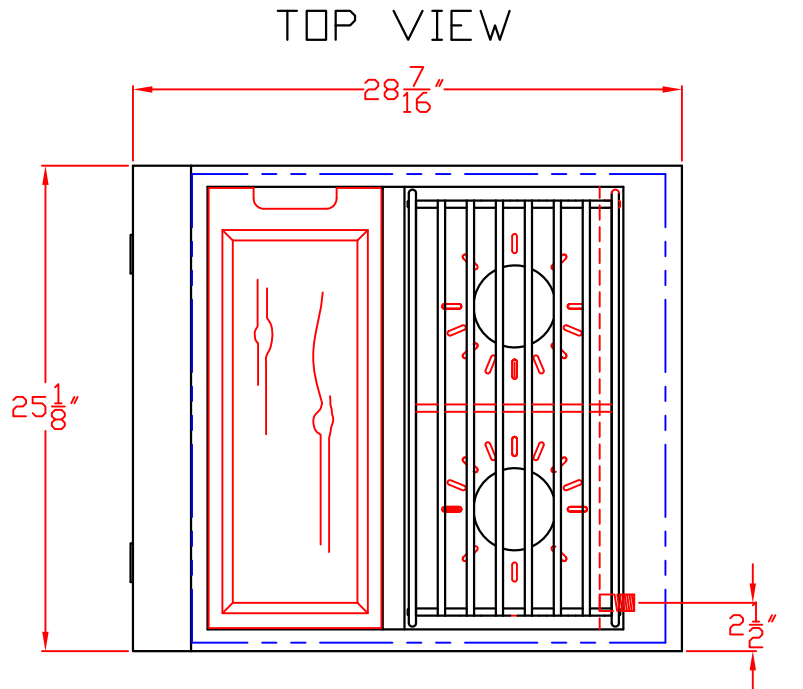

1/20/10

LYNX SIDE BURNER-PREP CENTER  
LSB2PC-1  
W/ DIMENSIONS

ISLAND CUTOUT  
IN BLUE

1/20/10

LYNX SIDE BURNER-PREP CENTER  
LSB2PC-1  
ISLAND CUTOUT

TOP VIEW

FRONT VIEW

SIDE VIEW