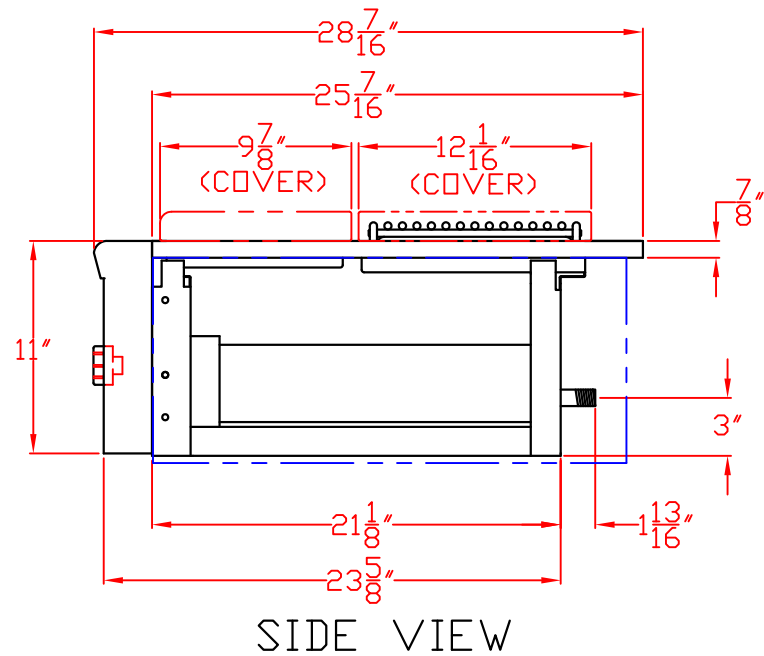

1/20/10

LYNX SIDE BURNER-PREP CENTER  
LSB2PC-1  
W/ DIMENSIONS

ISLAND CUTOUT  
IN BLUE

1/20/10

LYNX SIDE BURNER-PREP CENTER  
LSB2PC-1  
ISLAND CUTOUT

TOP VIEW

FRONT VIEW

SIDE VIEW