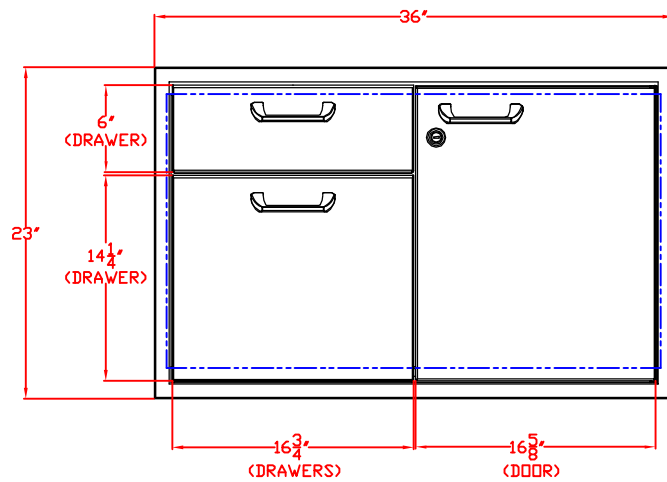

10/26/11

LYNX 36 IN. STORAGE ACCESSORY MODEL LSA36 W/ DIMENSIONS

ISLAND CUTOUT
IN BLUE

10/26/11

LYNX 36 IN. STORAGE ACCESSORY
MODEL LSA36
ISLAND CUTOUT

ISLAND CUTOUT
IN BLUE

TOP VIEW

FRONT VIEW

SIDE VIEW