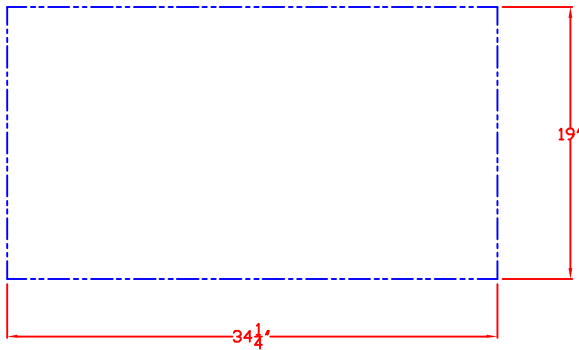

10/26/11

LYNX 36 IN. STORAGE ACCESSORY MODEL LSA36 W/ DIMENSIONS

ISLAND CUTOUT
IN BLUE

10/26/11

LYNX 36 IN. STORAGE ACCESSORY
MODEL LSA36
ISLAND CUTOUT

ISLAND CUTOUT
IN BLUE

TOP VIEW

FRONT VIEW

SIDE VIEW