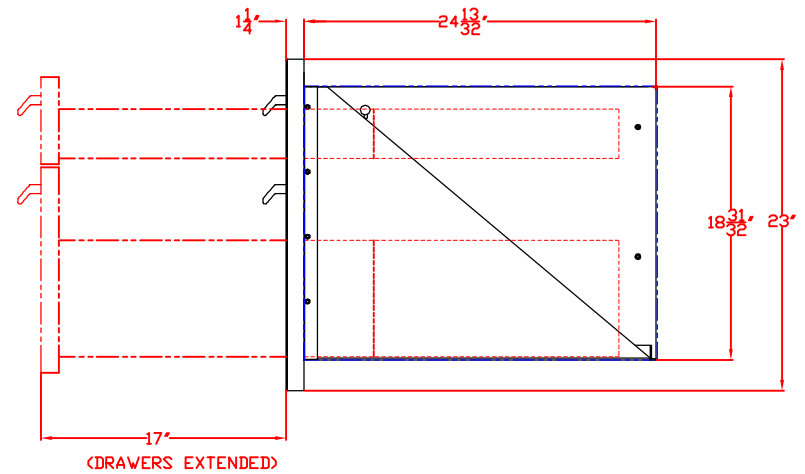

10/26/11

LYNX 36 IN. STORAGE ACCESSORY MODEL LSA36 W/ DIMENSIONS

ISLAND CUTOUT
IN BLUE

10/26/11

LYNX 36 IN. STORAGE ACCESSORY
MODEL LSA36
ISLAND CUTOUT

ISLAND CUTOUT
IN BLUE

TOP VIEW

FRONT VIEW

SIDE VIEW