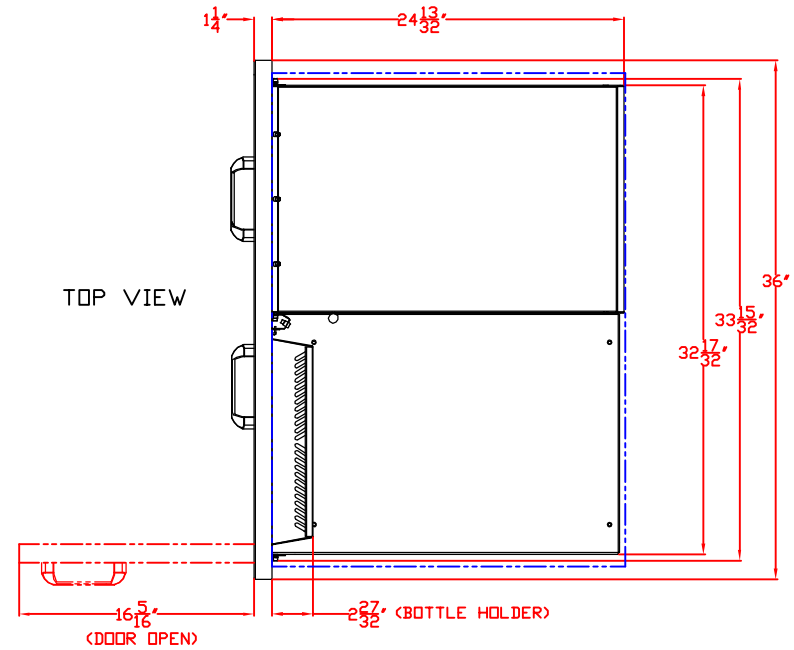

10/26/11

LYNX 36 IN. STORAGE ACCESSORY MODEL LSA36 W/ DIMENSIONS

ISLAND CUTOUT
IN BLUE

10/26/11

LYNX 36 IN. STORAGE ACCESSORY
MODEL LSA36
ISLAND CUTOUT

ISLAND CUTOUT
IN BLUE

TOP VIEW

FRONT VIEW

SIDE VIEW