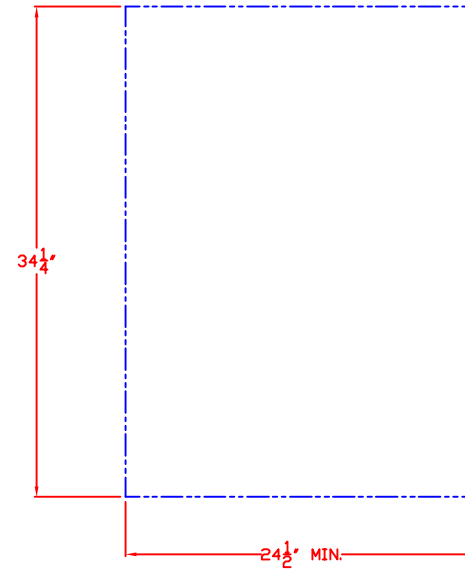

10/26/11

LYNX 36 IN. STORAGE ACCESSORY MODEL LSA36 W/ DIMENSIONS

ISLAND CUTOUT
IN BLUE

10/26/11

LYNX 36 IN. STORAGE ACCESSORY
MODEL LSA36
ISLAND CUTOUT

ISLAND CUTOUT
IN BLUE

TOP VIEW

FRONT VIEW

SIDE VIEW