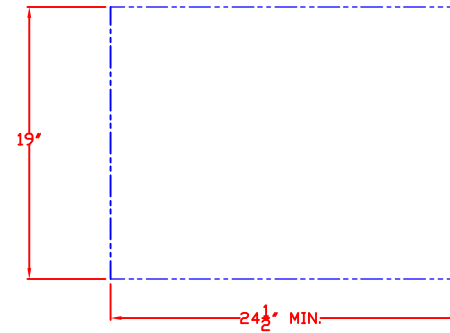

10/26/11

LYNX 36 IN. STORAGE ACCESSORY MODEL LSA36 W/ DIMENSIONS

ISLAND CUTOUT
IN BLUE

10/26/11

LYNX 36 IN. STORAGE ACCESSORY
MODEL LSA36
ISLAND CUTOUT

ISLAND CUTOUT
IN BLUE

TOP VIEW

FRONT VIEW

SIDE VIEW