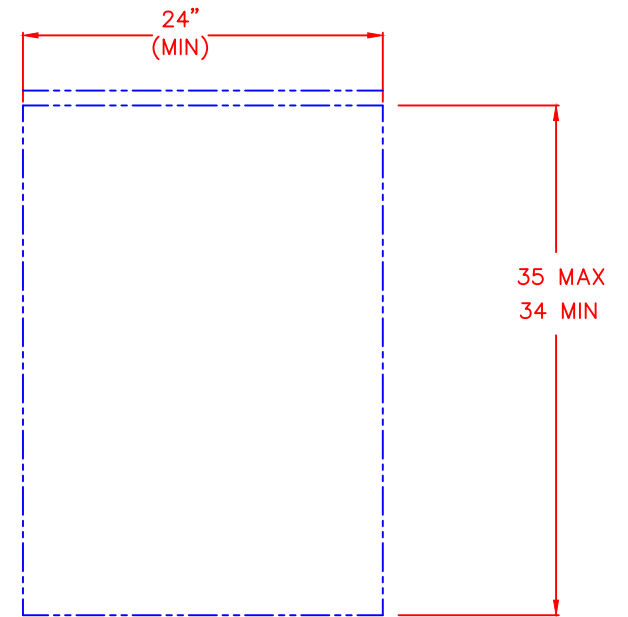

LYNX 24" OUTDOOR REFRIGERATOR FREEZER
 MODEL LM24REFCR (RIGHT HAND HINGE)
 WITH DIMENSIONS

ISLAND CUTOUT
 DIMENSIONS ON PAGE 3

NOTE: FOR THIS ILLUSTRATION,
 REFRIGERATOR HAS BEEN SET
 AT MINIMUM HEIGHT OF 34"

FRONT VIEW

TOP VIEW

SIDE VIEW

LYNX 24" OUTDOOR REFRIGERATOR FREEZER
MODEL LM24REFCL (LEFT HAND HINGE)
WITH DIMENSIONS

ISLAND CUTOUT
DIMENSIONS ON PAGE 3

NOTE: FOR THIS ILLUSTRATION,
REFRIGERATOR HAS BEEN SET
AT MINIMUM HEIGHT OF 34"

FRONT VIEW

TOP VIEW

SIDE VIEW

LYNX 24" OUTDOOR REFRIGERATOR FREEZER
MODEL LM24REFCR
ISLAND CUTOUT

ISLAND CUTOUT
IN BLUE

FRONT VIEW

SIDE VIEW