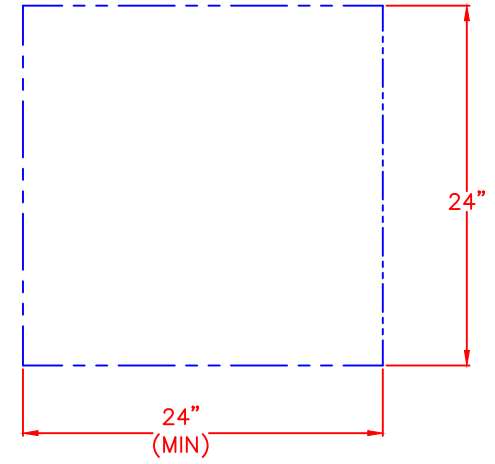

LYNX 24" OUTDOOR REFRIGERATOR FREEZER
 MODEL LM24REFCR (RIGHT HAND HINGE)
 WITH DIMENSIONS

ISLAND CUTOUT
 DIMENSIONS ON PAGE 3

NOTE: FOR THIS ILLUSTRATION,
 REFRIGERATOR HAS BEEN SET
 AT MINIMUM HEIGHT OF 34"

FRONT VIEW

TOP VIEW

SIDE VIEW

LYNX 24" OUTDOOR REFRIGERATOR FREEZER
MODEL LM24REFCL (LEFT HAND HINGE)
WITH DIMENSIONS

ISLAND CUTOUT
DIMENSIONS ON PAGE 3

NOTE: FOR THIS ILLUSTRATION,
REFRIGERATOR HAS BEEN SET
AT MINIMUM HEIGHT OF 34"

FRONT VIEW

TOP VIEW

SIDE VIEW

LYNX 24" OUTDOOR REFRIGERATOR FREEZER
MODEL LM24REFCR
ISLAND CUTOUT

ISLAND CUTOUT
IN BLUE

FRONT VIEW

SIDE VIEW