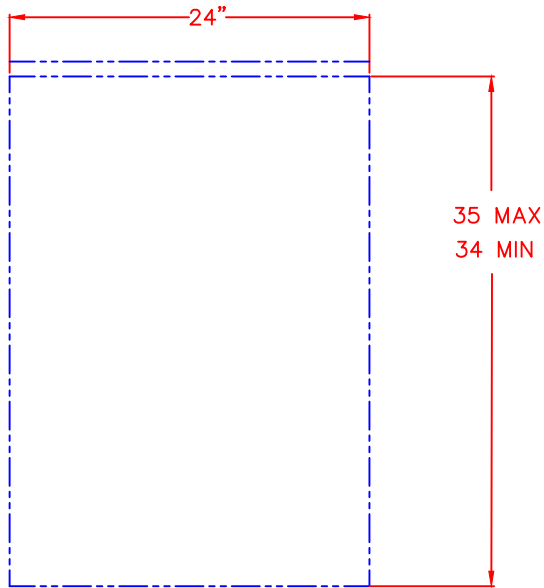

LYNX 24" OUTDOOR REFRIGERATOR FREEZER
 MODEL LM24REFCR (RIGHT HAND HINGE)
 WITH DIMENSIONS

ISLAND CUTOUT
 DIMENSIONS ON PAGE 3

NOTE: FOR THIS ILLUSTRATION,
 REFRIGERATOR HAS BEEN SET
 AT MINIMUM HEIGHT OF 34"

FRONT VIEW

TOP VIEW

SIDE VIEW

LYNX 24" OUTDOOR REFRIGERATOR FREEZER
MODEL LM24REFCL (LEFT HAND HINGE)
WITH DIMENSIONS

ISLAND CUTOUT
DIMENSIONS ON PAGE 3

NOTE: FOR THIS ILLUSTRATION,
REFRIGERATOR HAS BEEN SET
AT MINIMUM HEIGHT OF 34"

FRONT VIEW

TOP VIEW

SIDE VIEW

LYNX 24" OUTDOOR REFRIGERATOR FREEZER
MODEL LM24REFCR
ISLAND CUTOUT

ISLAND CUTOUT
IN BLUE

FRONT VIEW

SIDE VIEW