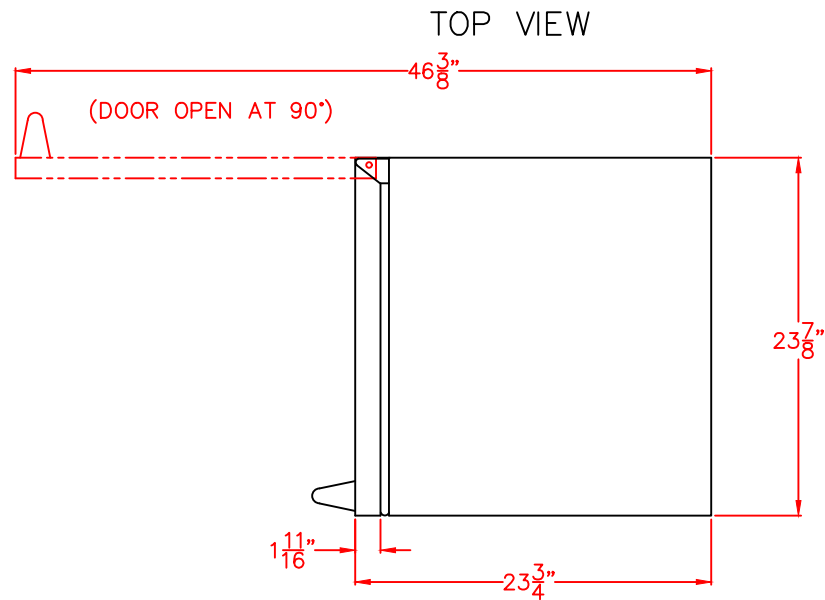

LYNX 24" OUTDOOR REFRIGERATOR FREEZER
 MODEL LM24REFCR (RIGHT HAND HINGE)
 WITH DIMENSIONS

ISLAND CUTOUT
 DIMENSIONS ON PAGE 3

NOTE: FOR THIS ILLUSTRATION,
 REFRIGERATOR HAS BEEN SET
 AT MINIMUM HEIGHT OF 34"

FRONT VIEW

TOP VIEW

SIDE VIEW

LYNX 24" OUTDOOR REFRIGERATOR FREEZER
MODEL LM24REFCL (LEFT HAND HINGE)
WITH DIMENSIONS

ISLAND CUTOUT
DIMENSIONS ON PAGE 3

NOTE: FOR THIS ILLUSTRATION,
REFRIGERATOR HAS BEEN SET
AT MINIMUM HEIGHT OF 34"

FRONT VIEW

TOP VIEW

SIDE VIEW

LYNX 24" OUTDOOR REFRIGERATOR FREEZER
MODEL LM24REFCR
ISLAND CUTOUT

ISLAND CUTOUT
IN BLUE

FRONT VIEW

SIDE VIEW