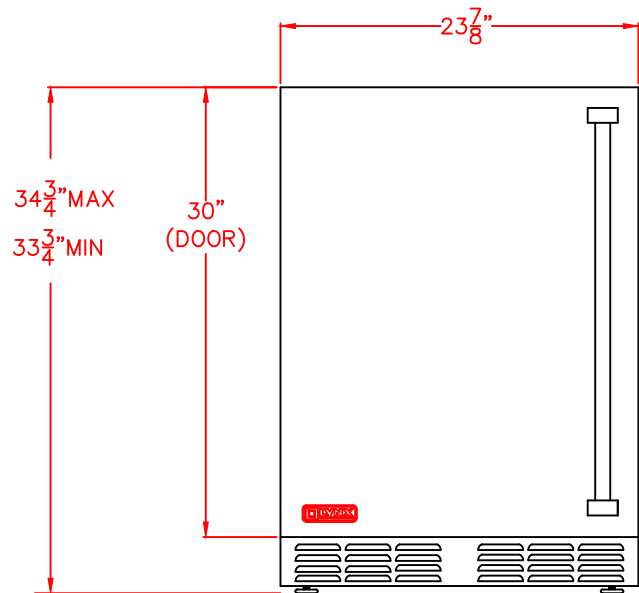

LYNX 24" OUTDOOR REFRIGERATOR FREEZER
 MODEL LM24REFCR (RIGHT HAND HINGE)
 WITH DIMENSIONS

ISLAND CUTOUT
 DIMENSIONS ON PAGE 3

NOTE: FOR THIS ILLUSTRATION,
 REFRIGERATOR HAS BEEN SET
 AT MINIMUM HEIGHT OF 34"

FRONT VIEW

TOP VIEW

SIDE VIEW

LYNX 24" OUTDOOR REFRIGERATOR FREEZER
MODEL LM24REFCL (LEFT HAND HINGE)
WITH DIMENSIONS

ISLAND CUTOUT
DIMENSIONS ON PAGE 3

NOTE: FOR THIS ILLUSTRATION,
REFRIGERATOR HAS BEEN SET
AT MINIMUM HEIGHT OF 34"

FRONT VIEW

TOP VIEW

SIDE VIEW

LYNX 24" OUTDOOR REFRIGERATOR FREEZER
MODEL LM24REFCR
ISLAND CUTOUT

ISLAND CUTOUT
IN BLUE

FRONT VIEW

SIDE VIEW