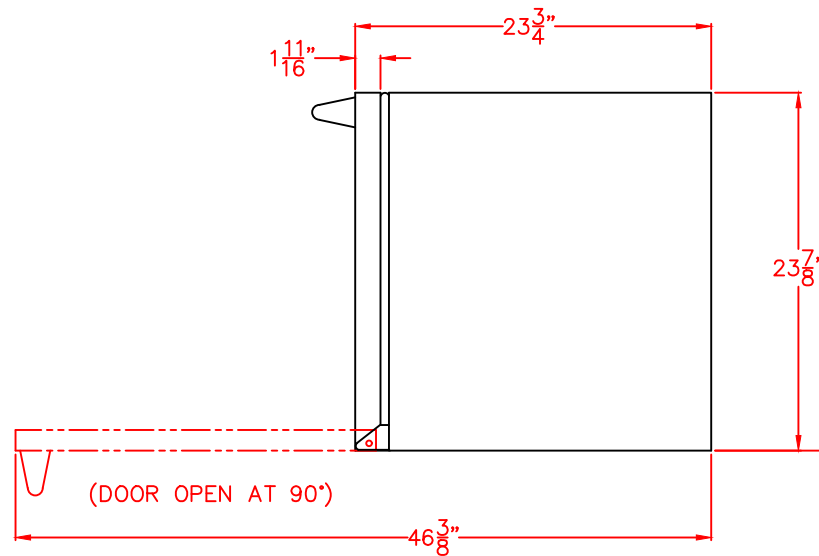

LYNX 24" OUTDOOR REFRIGERATOR FREEZER
 MODEL LM24REFCR (RIGHT HAND HINGE)
 WITH DIMENSIONS

ISLAND CUTOUT
 DIMENSIONS ON PAGE 3

NOTE: FOR THIS ILLUSTRATION,
 REFRIGERATOR HAS BEEN SET
 AT MINIMUM HEIGHT OF 34"

FRONT VIEW

TOP VIEW

SIDE VIEW

LYNX 24" OUTDOOR REFRIGERATOR FREEZER
MODEL LM24REFCL (LEFT HAND HINGE)
WITH DIMENSIONS

ISLAND CUTOUT
DIMENSIONS ON PAGE 3

NOTE: FOR THIS ILLUSTRATION,
REFRIGERATOR HAS BEEN SET
AT MINIMUM HEIGHT OF 34"

FRONT VIEW

TOP VIEW

SIDE VIEW

LYNX 24" OUTDOOR REFRIGERATOR FREEZER
MODEL LM24REFCR
ISLAND CUTOUT

ISLAND CUTOUT
IN BLUE

FRONT VIEW

SIDE VIEW