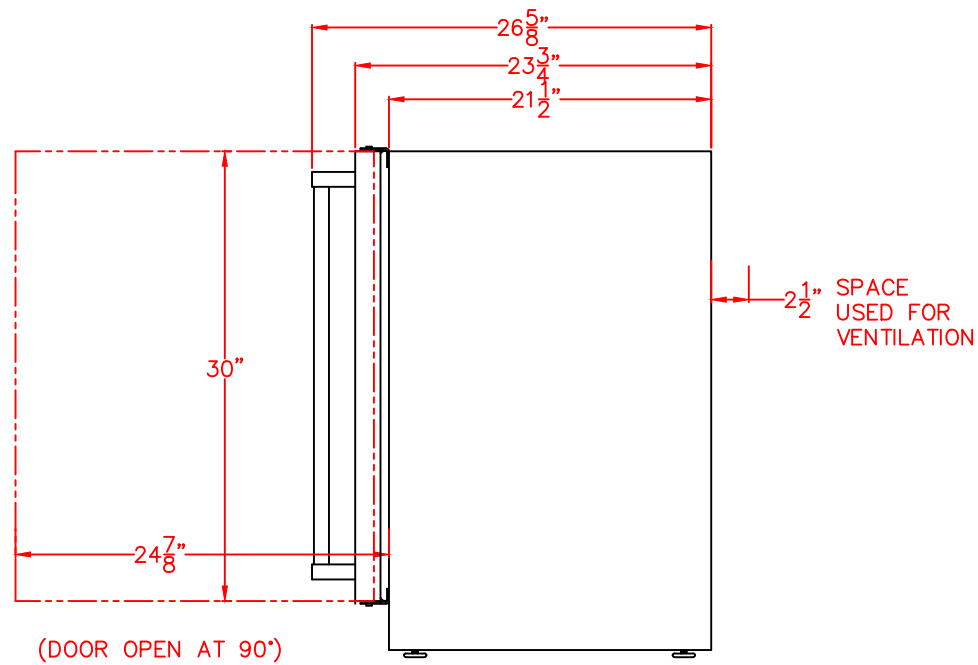

FRONT VIEW

TOP VIEW

SIDE VIEW

LYNX 24" OUTDOOR REFRIGERATOR FREEZER
MODEL LM24REFCL (LEFT HAND HINGE)
WITH DIMENSIONS

ISLAND CUTOUT
DIMENSIONS ON PAGE 3

NOTE: FOR THIS ILLUSTRATION,
REFRIGERATOR HAS BEEN SET
AT MINIMUM HEIGHT OF 34"

FRONT VIEW

TOP VIEW

SIDE VIEW

LYNX 24" OUTDOOR REFRIGERATOR FREEZER
MODEL LM24REFCR
ISLAND CUTOUT

ISLAND CUTOUT
IN BLUE

FRONT VIEW

SIDE VIEW