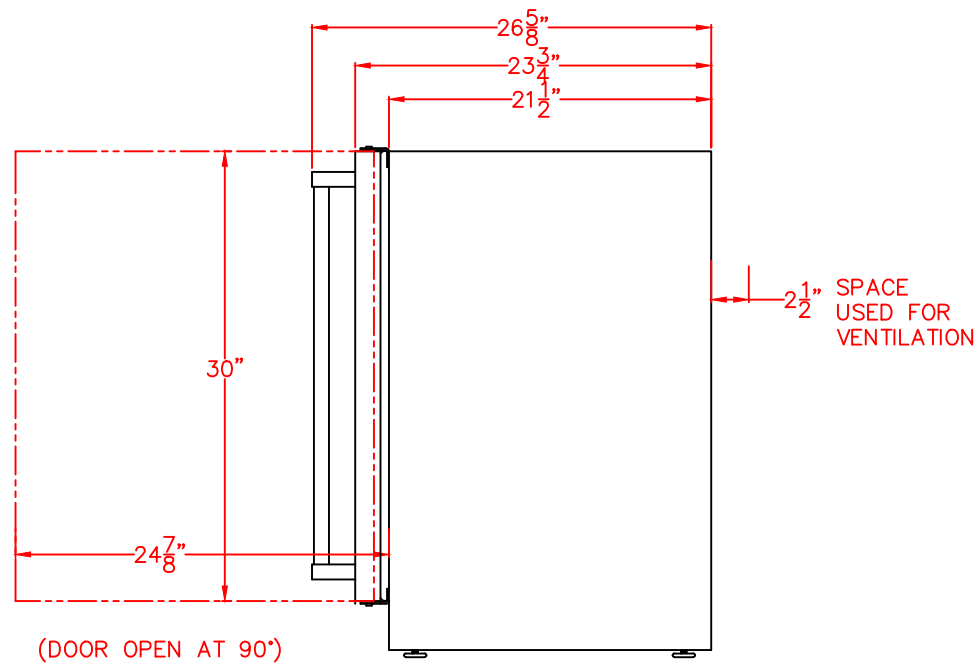

LYNX 24" OUTDOOR REFRIGERATOR FREEZER
 MODEL LM24REFCR (RIGHT HAND HINGE)
 WITH DIMENSIONS

ISLAND CUTOUT
 DIMENSIONS ON PAGE 3

NOTE: FOR THIS ILLUSTRATION,
 REFRIGERATOR HAS BEEN SET
 AT MINIMUM HEIGHT OF 34"

FRONT VIEW

TOP VIEW

SIDE VIEW

LYNX 24" OUTDOOR REFRIGERATOR FREEZER
MODEL LM24REFCL (LEFT HAND HINGE)
WITH DIMENSIONS

ISLAND CUTOUT
DIMENSIONS ON PAGE 3

NOTE: FOR THIS ILLUSTRATION,
REFRIGERATOR HAS BEEN SET
AT MINIMUM HEIGHT OF 34"

FRONT VIEW

TOP VIEW

SIDE VIEW

LYNX 24" OUTDOOR REFRIGERATOR FREEZER
MODEL LM24REFCR
ISLAND CUTOUT

ISLAND CUTOUT
IN BLUE

FRONT VIEW

SIDE VIEW