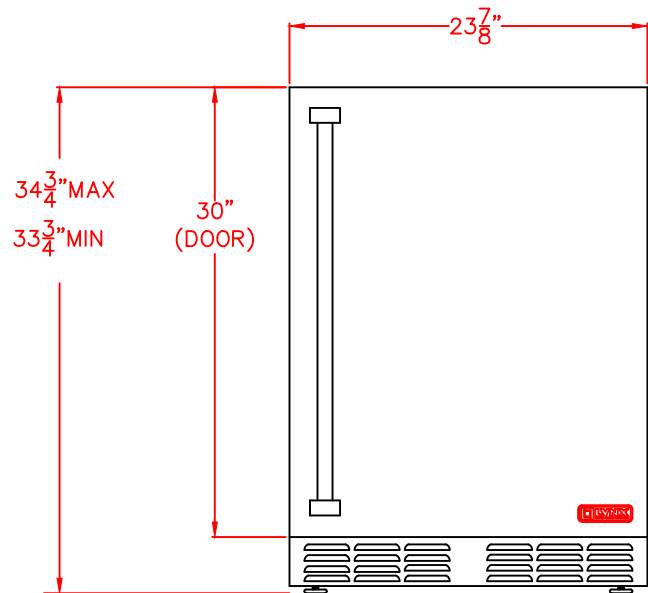

LYNX 24" OUTDOOR REFRIGERATOR FREEZER
 MODEL LM24REFCR (RIGHT HAND HINGE)
 WITH DIMENSIONS

ISLAND CUTOUT
 DIMENSIONS ON PAGE 3

NOTE: FOR THIS ILLUSTRATION,
 REFRIGERATOR HAS BEEN SET
 AT MINIMUM HEIGHT OF 34"

FRONT VIEW

TOP VIEW

SIDE VIEW

LYNX 24" OUTDOOR REFRIGERATOR FREEZER
MODEL LM24REFCL (LEFT HAND HINGE)
WITH DIMENSIONS

ISLAND CUTOUT
DIMENSIONS ON PAGE 3

NOTE: FOR THIS ILLUSTRATION,
REFRIGERATOR HAS BEEN SET
AT MINIMUM HEIGHT OF 34"

FRONT VIEW

TOP VIEW

SIDE VIEW

LYNX 24" OUTDOOR REFRIGERATOR FREEZER
MODEL LM24REFCR
ISLAND CUTOUT

ISLAND CUTOUT
IN BLUE

FRONT VIEW

SIDE VIEW