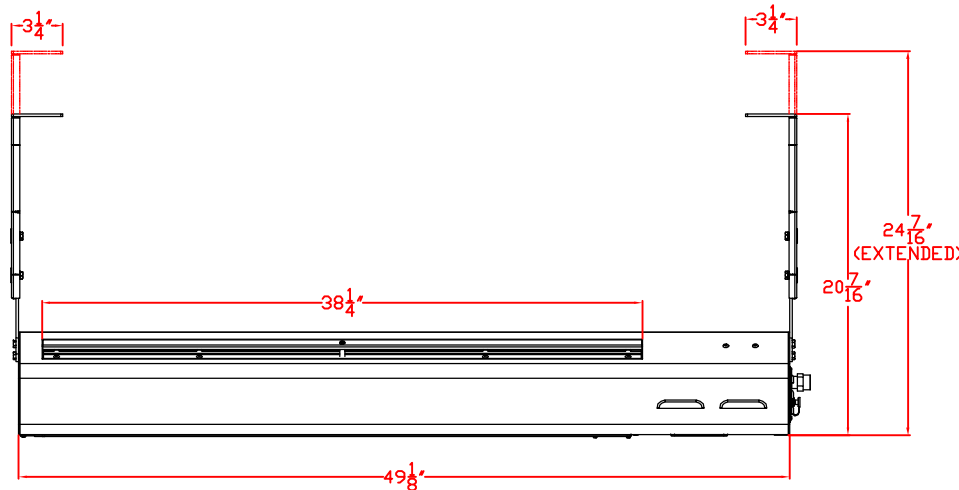

3/5/13

LYNX 48 IN. EAVE MOUNT PATIO HEATER
MODEL LHEM48
WITH DIMENSIONS

TOP VIEW

FRONT VIEW

SIDE VIEW