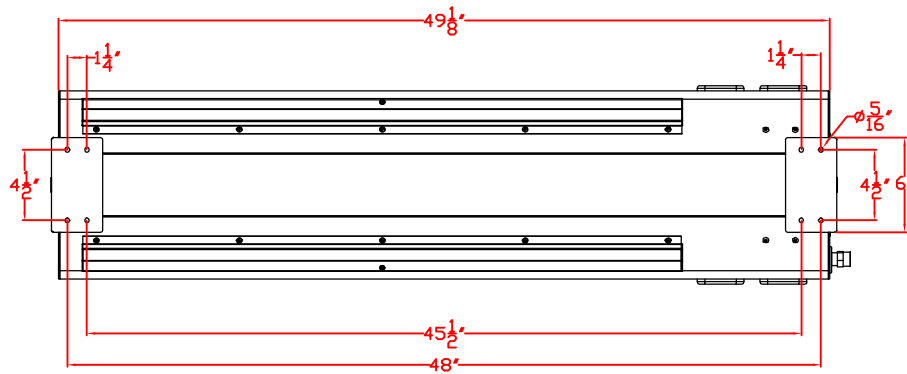

3/5/13

LYNX 48 IN. EAVE MOUNT PATIO HEATER
MODEL LHEM48
WITH DIMENSIONS

TOP VIEW

FRONT VIEW

SIDE VIEW