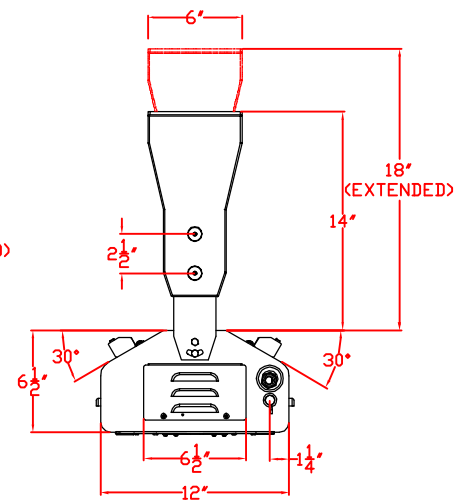

3/5/13

LYNX 48 IN. EAVE MOUNT PATIO HEATER
MODEL LHEM48
WITH DIMENSIONS

TOP VIEW

FRONT VIEW

SIDE VIEW