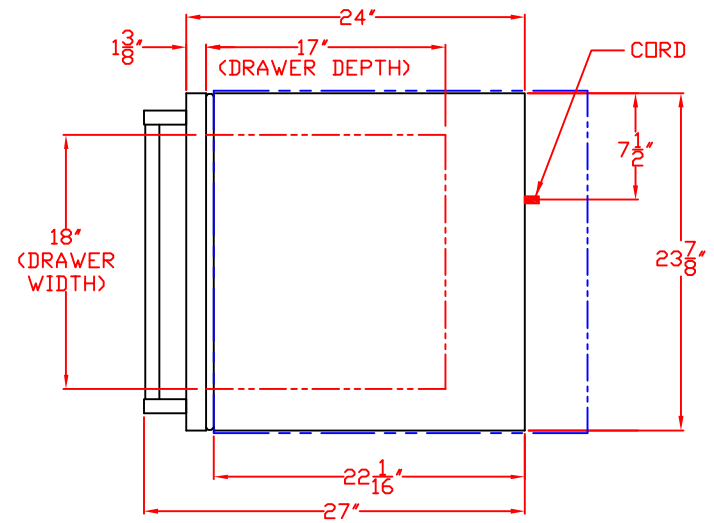

4/9/12

LYNX 24" OUTDOOR REFRIGERATOR  
WITH DRAWERS  
MODEL L24DWR  
WITH DIMENSIONS

ISLAND CUTOUT  
IN BLUE

NOTE: FOR THIS ILLUSTRATION,  
REFRIGERATOR HAS BEEN SET  
AT MAXIMUM HEIGHT OF 35-1/16"

FRONT VIEW

TOP VIEW

SIDE VIEW

4/9/12

LYNX 24" OUTDOOR REFRIGERATOR  
WITH DRAWERS  
MODEL L24DWR  
ISLAND CUTOUT

ISLAND CUTOUT  
IN BLUE

TOP VIEW

FRONT VIEW

SIDE VIEW