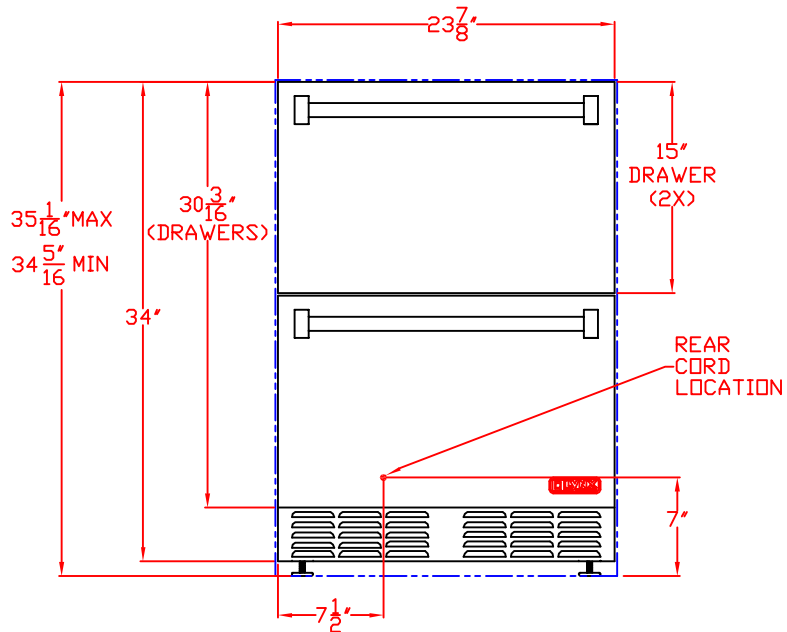

4/9/12

LYNX 24" OUTDOOR REFRIGERATOR  
WITH DRAWERS  
MODEL L24DWR  
WITH DIMENSIONS

ISLAND CUTOUT  
IN BLUE

NOTE: FOR THIS ILLUSTRATION,  
REFRIGERATOR HAS BEEN SET  
AT MAXIMUM HEIGHT OF 35-1/16"

FRONT VIEW

TOP VIEW

SIDE VIEW

4/9/12

LYNX 24" OUTDOOR REFRIGERATOR  
WITH DRAWERS  
MODEL L24DWR  
ISLAND CUTOUT

ISLAND CUTOUT  
IN BLUE

TOP VIEW

FRONT VIEW

SIDE VIEW