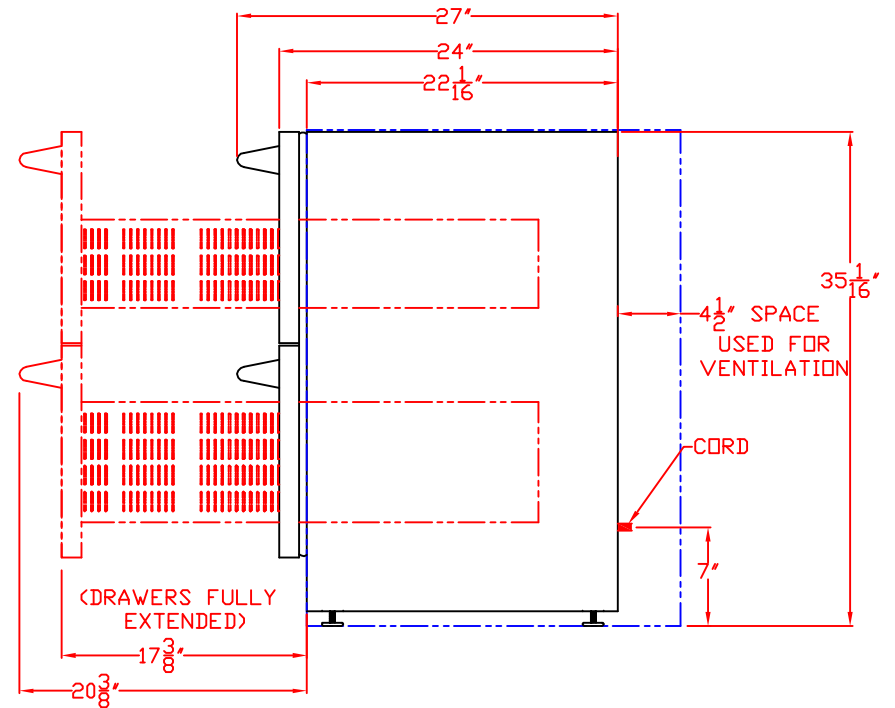

4/9/12

LYNX 24" OUTDOOR REFRIGERATOR  
WITH DRAWERS  
MODEL L24DWR  
WITH DIMENSIONS

ISLAND CUTOUT  
IN BLUE

NOTE: FOR THIS ILLUSTRATION,  
REFRIGERATOR HAS BEEN SET  
AT MAXIMUM HEIGHT OF 35-1/16"

FRONT VIEW

TOP VIEW

SIDE VIEW

4/9/12

LYNX 24" OUTDOOR REFRIGERATOR  
WITH DRAWERS  
MODEL L24DWR  
ISLAND CUTOUT

ISLAND CUTOUT  
IN BLUE

TOP VIEW

FRONT VIEW

SIDE VIEW