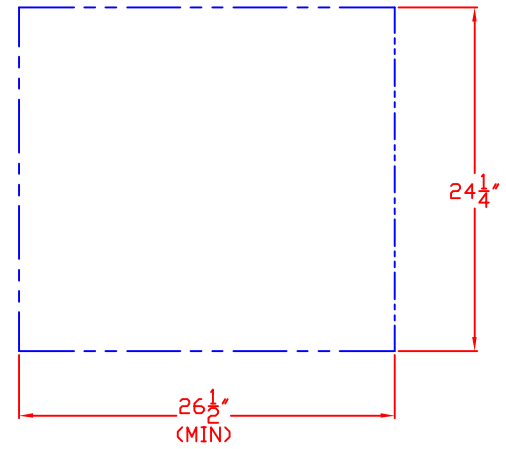

4/9/12

LYNX 24" OUTDOOR REFRIGERATOR  
WITH DRAWERS  
MODEL L24DWR  
WITH DIMENSIONS

ISLAND CUTOUT  
IN BLUE

NOTE: FOR THIS ILLUSTRATION,  
REFRIGERATOR HAS BEEN SET  
AT MAXIMUM HEIGHT OF 35-1/16"

FRONT VIEW

TOP VIEW

SIDE VIEW

4/9/12

LYNX 24" OUTDOOR REFRIGERATOR  
WITH DRAWERS  
MODEL L24DWR  
ISLAND CUTOUT

ISLAND CUTOUT  
IN BLUE

TOP VIEW

FRONT VIEW

SIDE VIEW