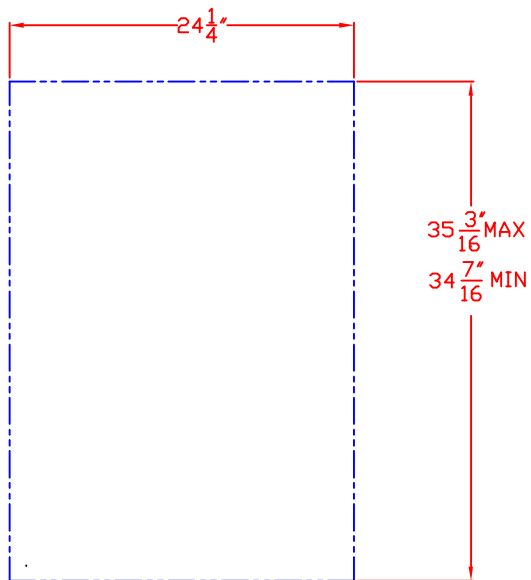

4/9/12

LYNX 24" OUTDOOR REFRIGERATOR  
WITH DRAWERS  
MODEL L24DWR  
WITH DIMENSIONS

ISLAND CUTOUT  
IN BLUE

NOTE: FOR THIS ILLUSTRATION,  
REFRIGERATOR HAS BEEN SET  
AT MAXIMUM HEIGHT OF 35-1/16"

FRONT VIEW

TOP VIEW

SIDE VIEW

4/9/12

LYNX 24" OUTDOOR REFRIGERATOR  
WITH DRAWERS  
MODEL L24DWR  
ISLAND CUTOUT

ISLAND CUTOUT  
IN BLUE

TOP VIEW

FRONT VIEW

SIDE VIEW