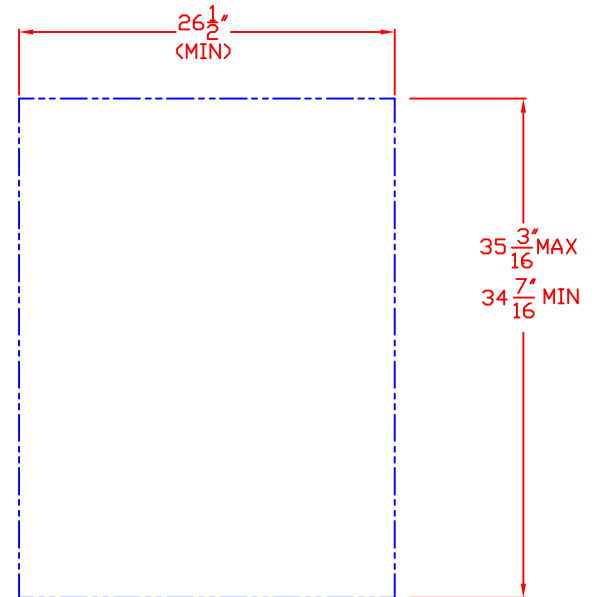

4/9/12

LYNX 24" OUTDOOR REFRIGERATOR  
WITH DRAWERS  
MODEL L24DWR  
WITH DIMENSIONS

ISLAND CUTOUT  
IN BLUE

NOTE: FOR THIS ILLUSTRATION,  
REFRIGERATOR HAS BEEN SET  
AT MAXIMUM HEIGHT OF 35-1/16"

FRONT VIEW

TOP VIEW

SIDE VIEW

4/9/12

LYNX 24" OUTDOOR REFRIGERATOR  
WITH DRAWERS  
MODEL L24DWR  
ISLAND CUTOUT

ISLAND CUTOUT  
IN BLUE

TOP VIEW

FRONT VIEW

SIDE VIEW