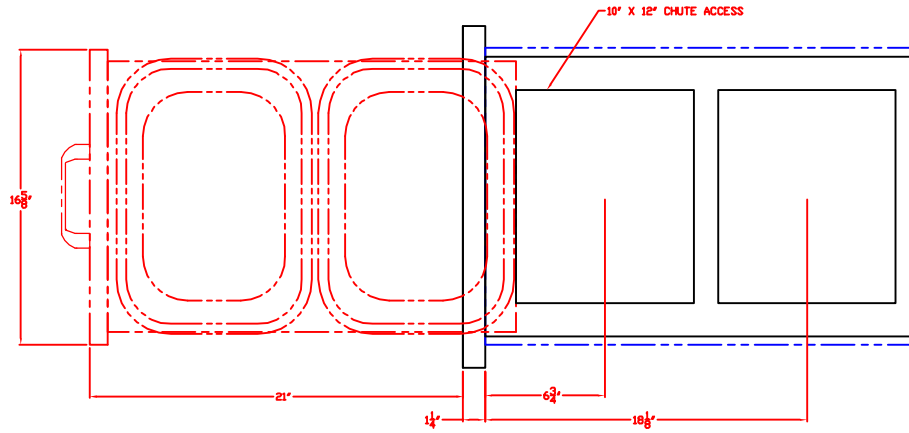

05/15/12

LYNX TRASH RECYCLE CENTER
MODEL L20TR
W/ DIMENSIONS

ISLAND CUTOUT
IN BLUE

TOP VIEW

FRONT VIEW

SIDE VIEW

05/15/12

LYNX TRASH RECYCLE CENTER
MODEL L20TR
ISLAND CUTOUT

ISLAND CUTOUT
IN BLUE

FRONT VIEW

SIDE VIEW