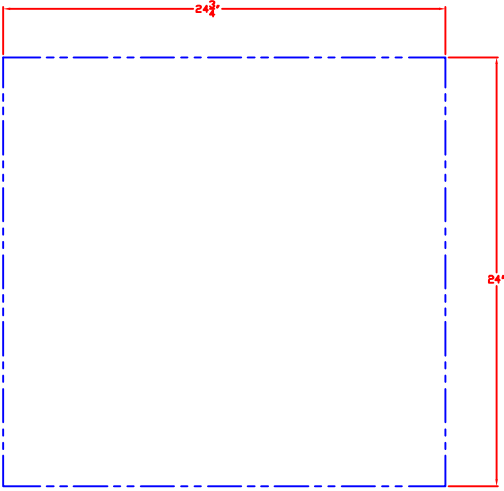

05/15/12

LYNX TRASH RECYCLE CENTER
MODEL L20TR
W/ DIMENSIONS

ISLAND CUTOUT
IN BLUE

TOP VIEW

FRONT VIEW

SIDE VIEW

05/15/12

LYNX TRASH RECYCLE CENTER
MODEL L20TR
ISLAND CUTOUT

ISLAND CUTOUT
IN BLUE

FRONT VIEW

SIDE VIEW