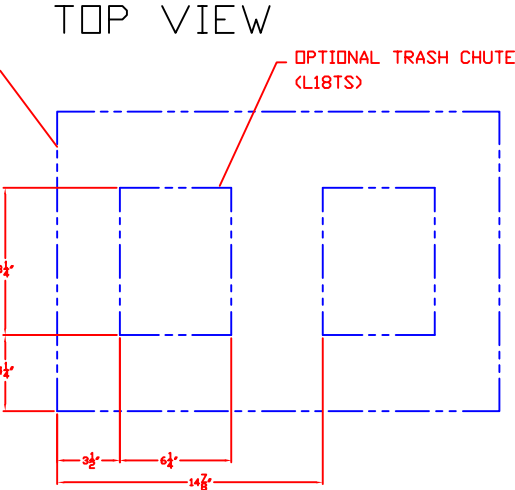

05/15/12

LYNX TRASH RECYCLE CENTER
MODEL L20TR
W/ DIMENSIONS

ISLAND CUTOUT
IN BLUE

TOP VIEW

FRONT VIEW

SIDE VIEW

05/15/12

LYNX TRASH RECYCLE CENTER
MODEL L20TR
ISLAND CUTOUT

ISLAND CUTOUT
IN BLUE

FRONT VIEW

SIDE VIEW