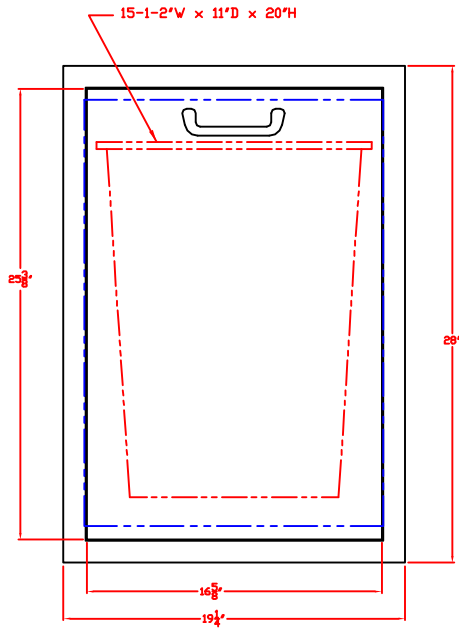

05/15/12

LYNX TRASH RECYCLE CENTER
MODEL L20TR
W/ DIMENSIONS

ISLAND CUTOUT
IN BLUE

TOP VIEW

FRONT VIEW

SIDE VIEW

05/15/12

LYNX TRASH RECYCLE CENTER
MODEL L20TR
ISLAND CUTOUT

ISLAND CUTOUT
IN BLUE

FRONT VIEW

SIDE VIEW