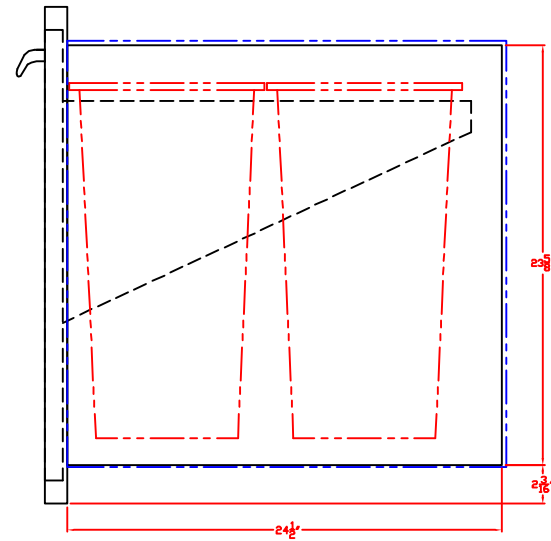

05/15/12

LYNX TRASH RECYCLE CENTER
MODEL L20TR
W/ DIMENSIONS

ISLAND CUTOUT
IN BLUE

TOP VIEW

FRONT VIEW

SIDE VIEW

05/15/12

LYNX TRASH RECYCLE CENTER
MODEL L20TR
ISLAND CUTOUT

ISLAND CUTOUT
IN BLUE

FRONT VIEW

SIDE VIEW