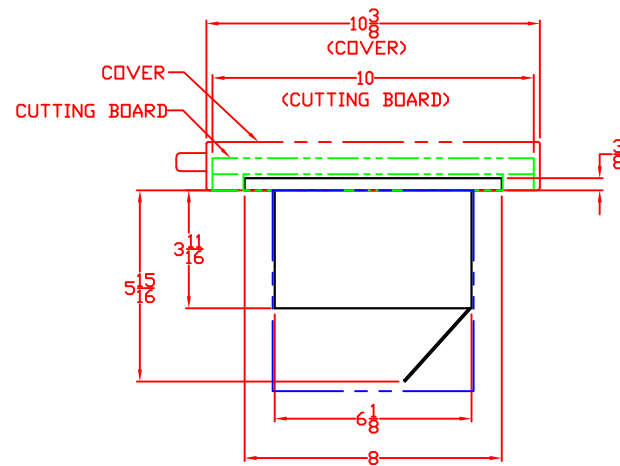

1/20/10

LYNX TRASH CHUTE
MODEL L18TS
W/ DIMENSIONS

ISLAND CUTOUT
IN BLUE

TOP VIEW

FRONT VIEW

SIDE VIEW

1/20/10

LYNX TRASH CHUTE
MODEL L18TS

TOP VIEW

LOCATION/SIZE OF CUTOUT
BEHIND ISLAND FRONT

FRONT VIEW

LOCATION/SIZE OF CUTOUT
BEHIND ISLAND SIDE

SIDE VIEW