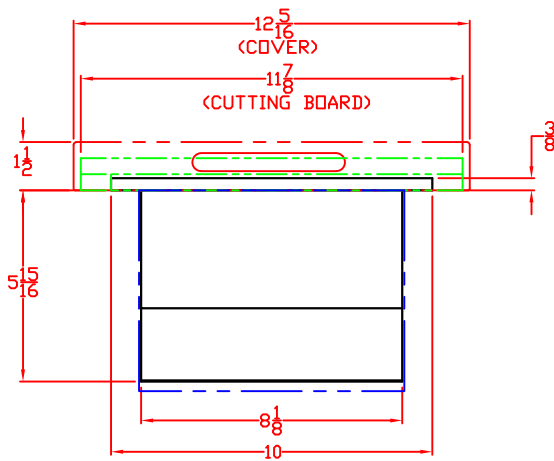

1/20/10

LYNX TRASH CHUTE
MODEL L18TS
W/ DIMENSIONS

ISLAND CUTOUT
IN BLUE

TOP VIEW

FRONT VIEW

SIDE VIEW

1/20/10

LYNX TRASH CHUTE
MODEL L18TS

TOP VIEW

LOCATION/SIZE OF CUTOUT
BEHIND ISLAND FRONT

FRONT VIEW

LOCATION/SIZE OF CUTOUT
BEHIND ISLAND SIDE

SIDE VIEW