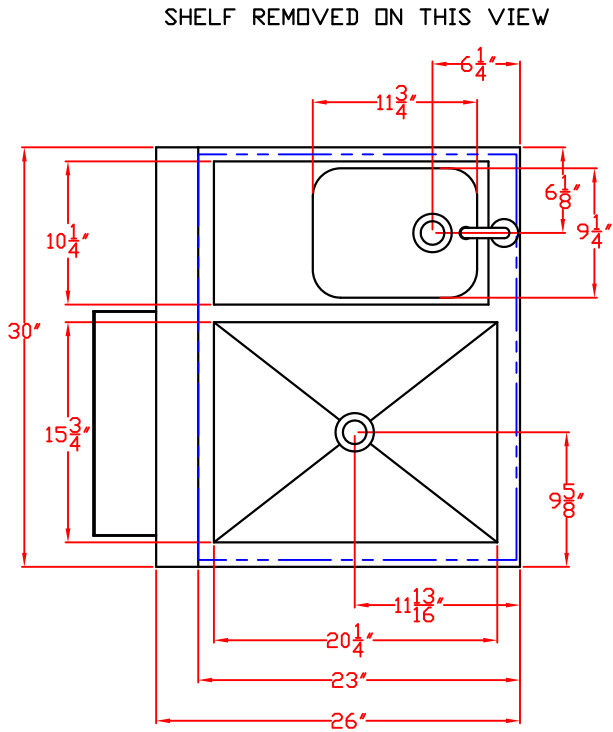

LYNX COCKTAIL PRO
BUILT-IN
CS30-1
SERVING SHELF
CSPS
WITH DIMENSIONS

TOP VIEW

ISLAND CUTOUT
IN BLUE

FRONT VIEW

SIDE VIEW

LYNX COCKTAIL PRO
CS30-1
ISLAND CUTOUT

TOP VIEW

FRONT VIEW

SIDE VIEW