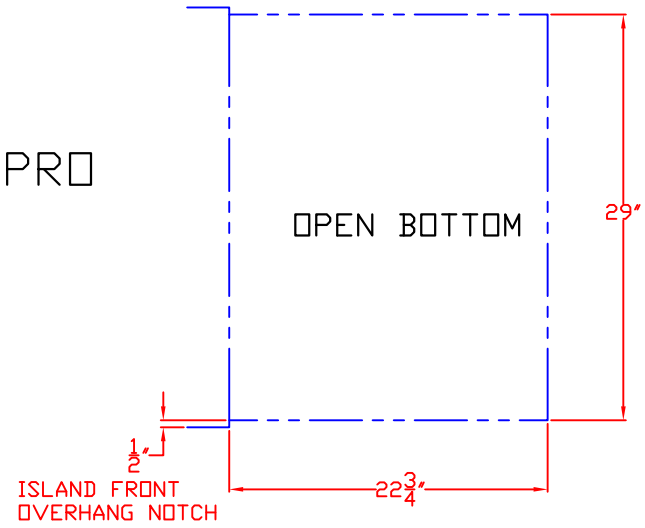

LYNX COCKTAIL PRO
BUILT-IN
CS30-1
SERVING SHELF
CSPS
WITH DIMENSIONS

TOP VIEW

ISLAND CUTOUT
IN BLUE

FRONT VIEW

SIDE VIEW

LYNX COCKTAIL PRO
CS30-1
ISLAND CUTOUT

TOP VIEW

FRONT VIEW

SIDE VIEW