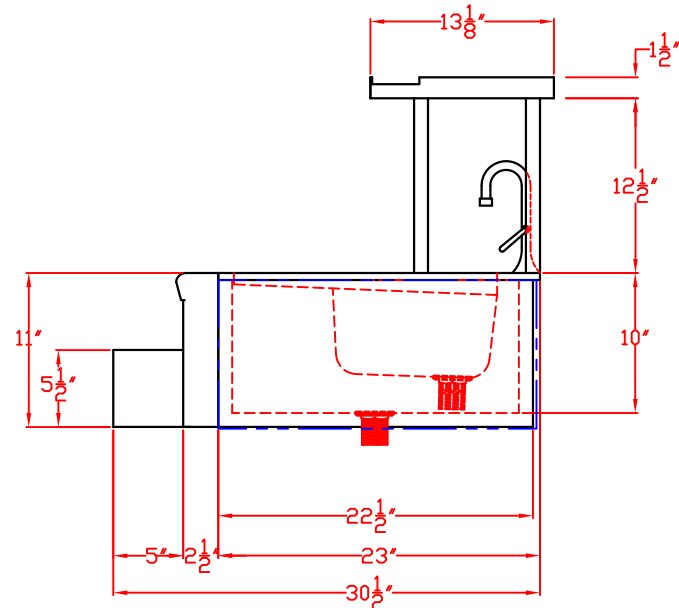

LYNX COCKTAIL PRO
BUILT-IN
CS30-1
SERVING SHELF
CSPS
WITH DIMENSIONS

TOP VIEW

ISLAND CUTOUT
IN BLUE

FRONT VIEW

SIDE VIEW

LYNX COCKTAIL PRO
CS30-1
ISLAND CUTOUT

TOP VIEW

FRONT VIEW

SIDE VIEW