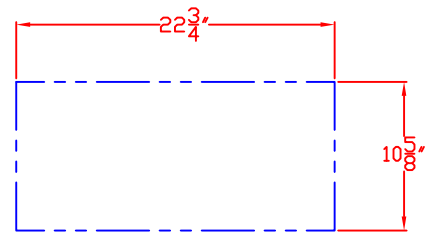

LYNX COCKTAIL PRO
BUILT-IN
CS30-1
SERVING SHELF
CSPS
WITH DIMENSIONS

TOP VIEW

ISLAND CUTOUT
IN BLUE

FRONT VIEW

SIDE VIEW

LYNX COCKTAIL PRO
CS30-1
ISLAND CUTOUT

TOP VIEW

FRONT VIEW

SIDE VIEW