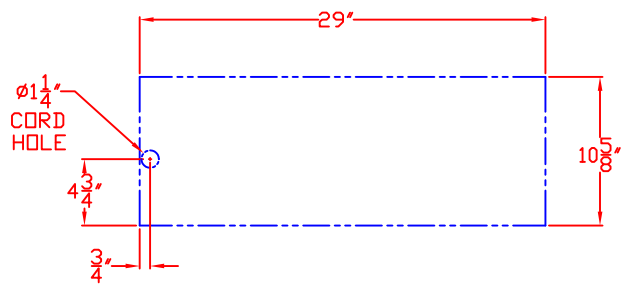

LYNX COCKTAIL PRO
BUILT-IN
CS30-1
SERVING SHELF
CSPS
WITH DIMENSIONS

TOP VIEW

ISLAND CUTOUT
IN BLUE

FRONT VIEW

SIDE VIEW

LYNX COCKTAIL PRO
CS30-1
ISLAND CUTOUT

TOP VIEW

FRONT VIEW

SIDE VIEW