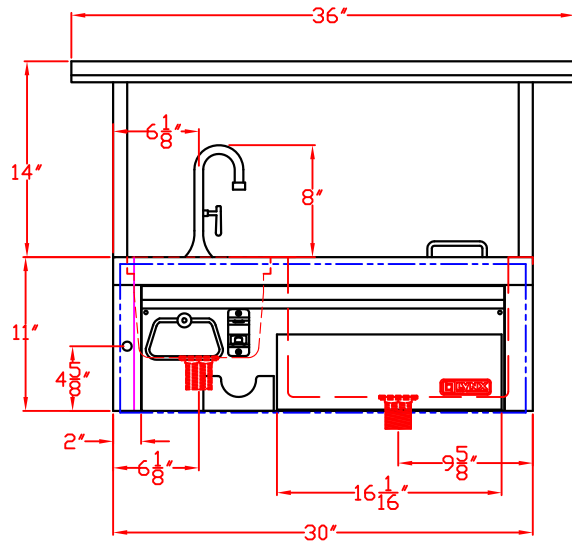

LYNX COCKTAIL PRO
BUILT-IN
CS30-1
SERVING SHELF
CSPS
WITH DIMENSIONS

TOP VIEW

ISLAND CUTOUT
IN BLUE

FRONT VIEW

SIDE VIEW

LYNX COCKTAIL PRO
CS30-1
ISLAND CUTOUT

TOP VIEW

FRONT VIEW

SIDE VIEW