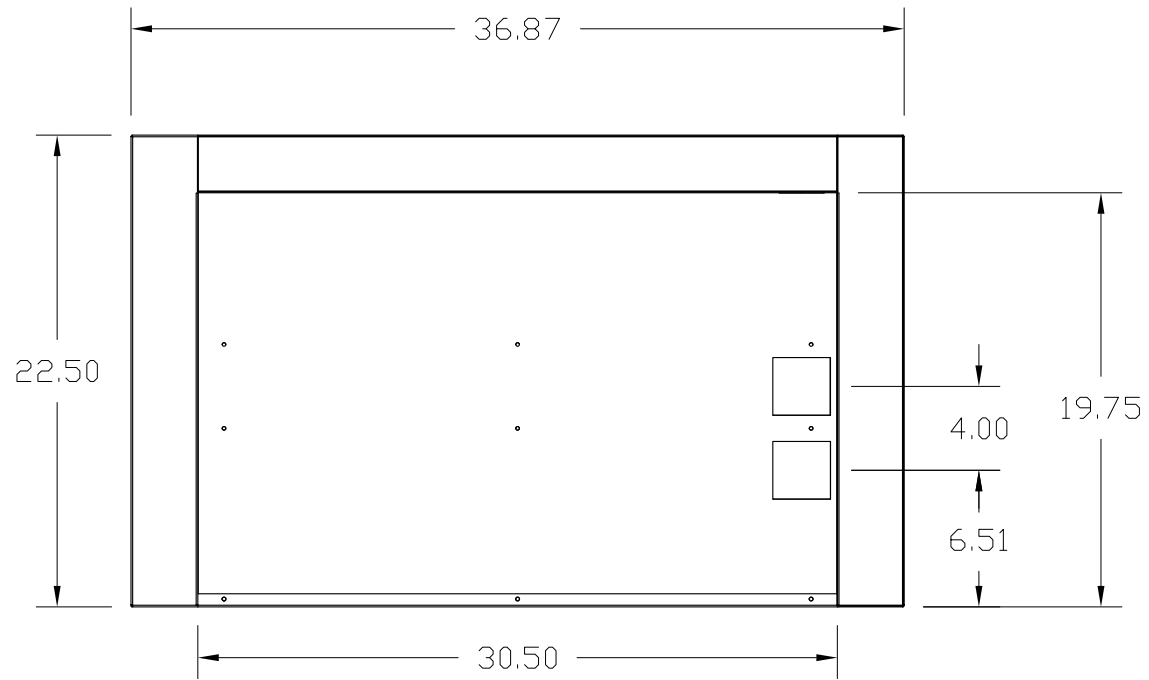

DHIJ32: DELTA HEAT 32" INSULATING JACKET

PART NUMBER: 24341A
LAST UPDATE: 02/19