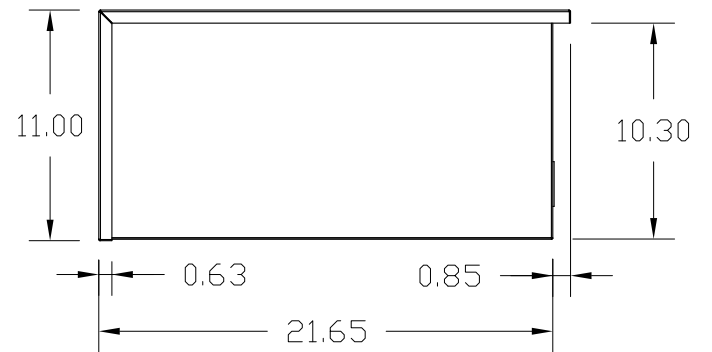

DHIJ32: DELTA HEAT 32" INSULATING JACKET

PART NUMBER: 24341A
LAST UPDATE: 02/19