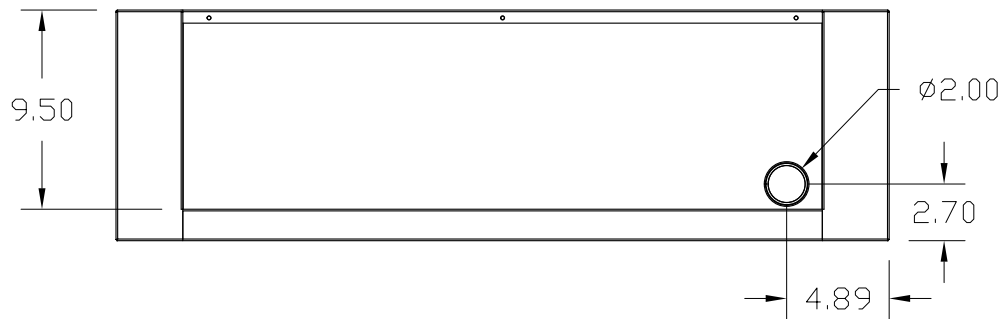

DHIJ32: DELTA HEAT 32" INSULATING JACKET

PART NUMBER: 24341A
LAST UPDATE: 02/19